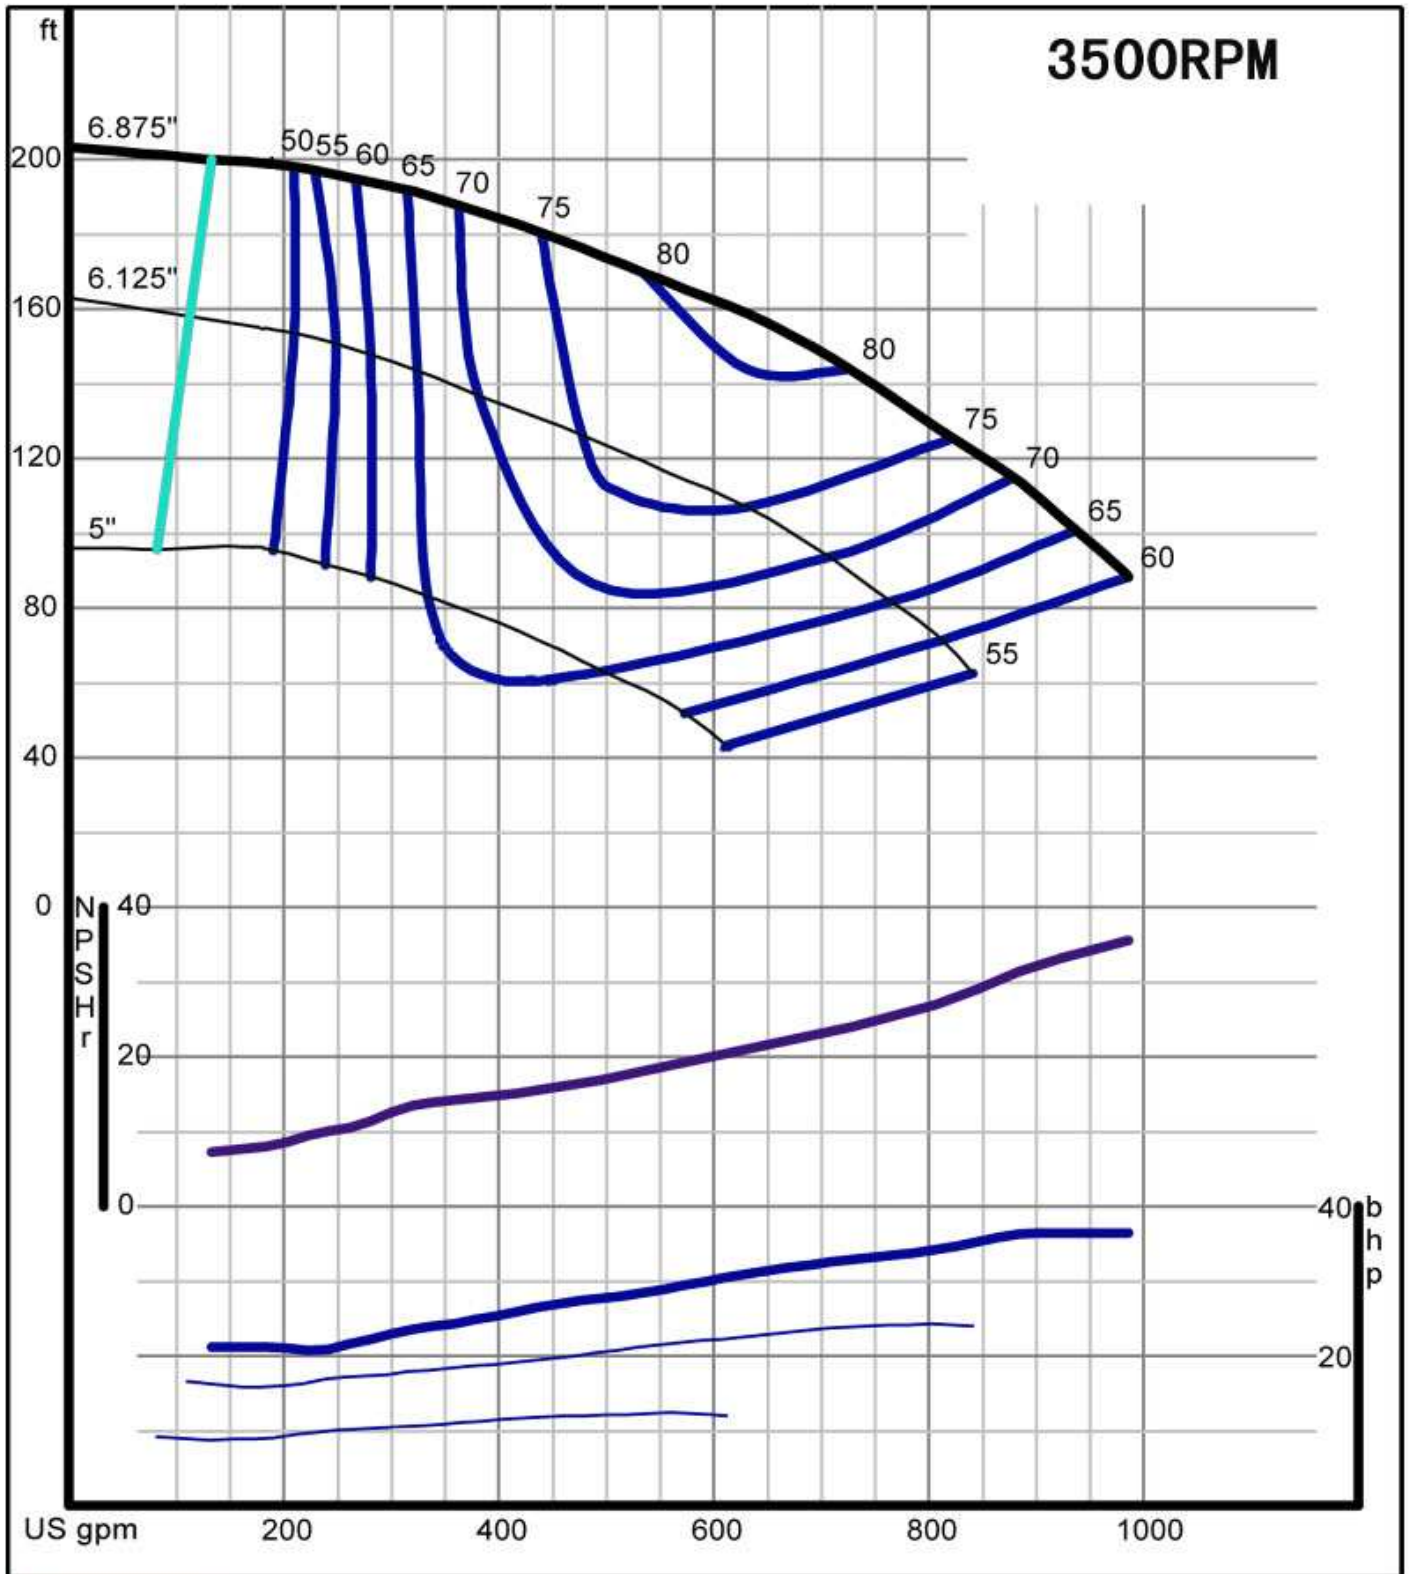

DN/DNS SERIES PUMP PERFORMANCE CURVE

3500RPM

Size: 65-16
2 1/2x3-7