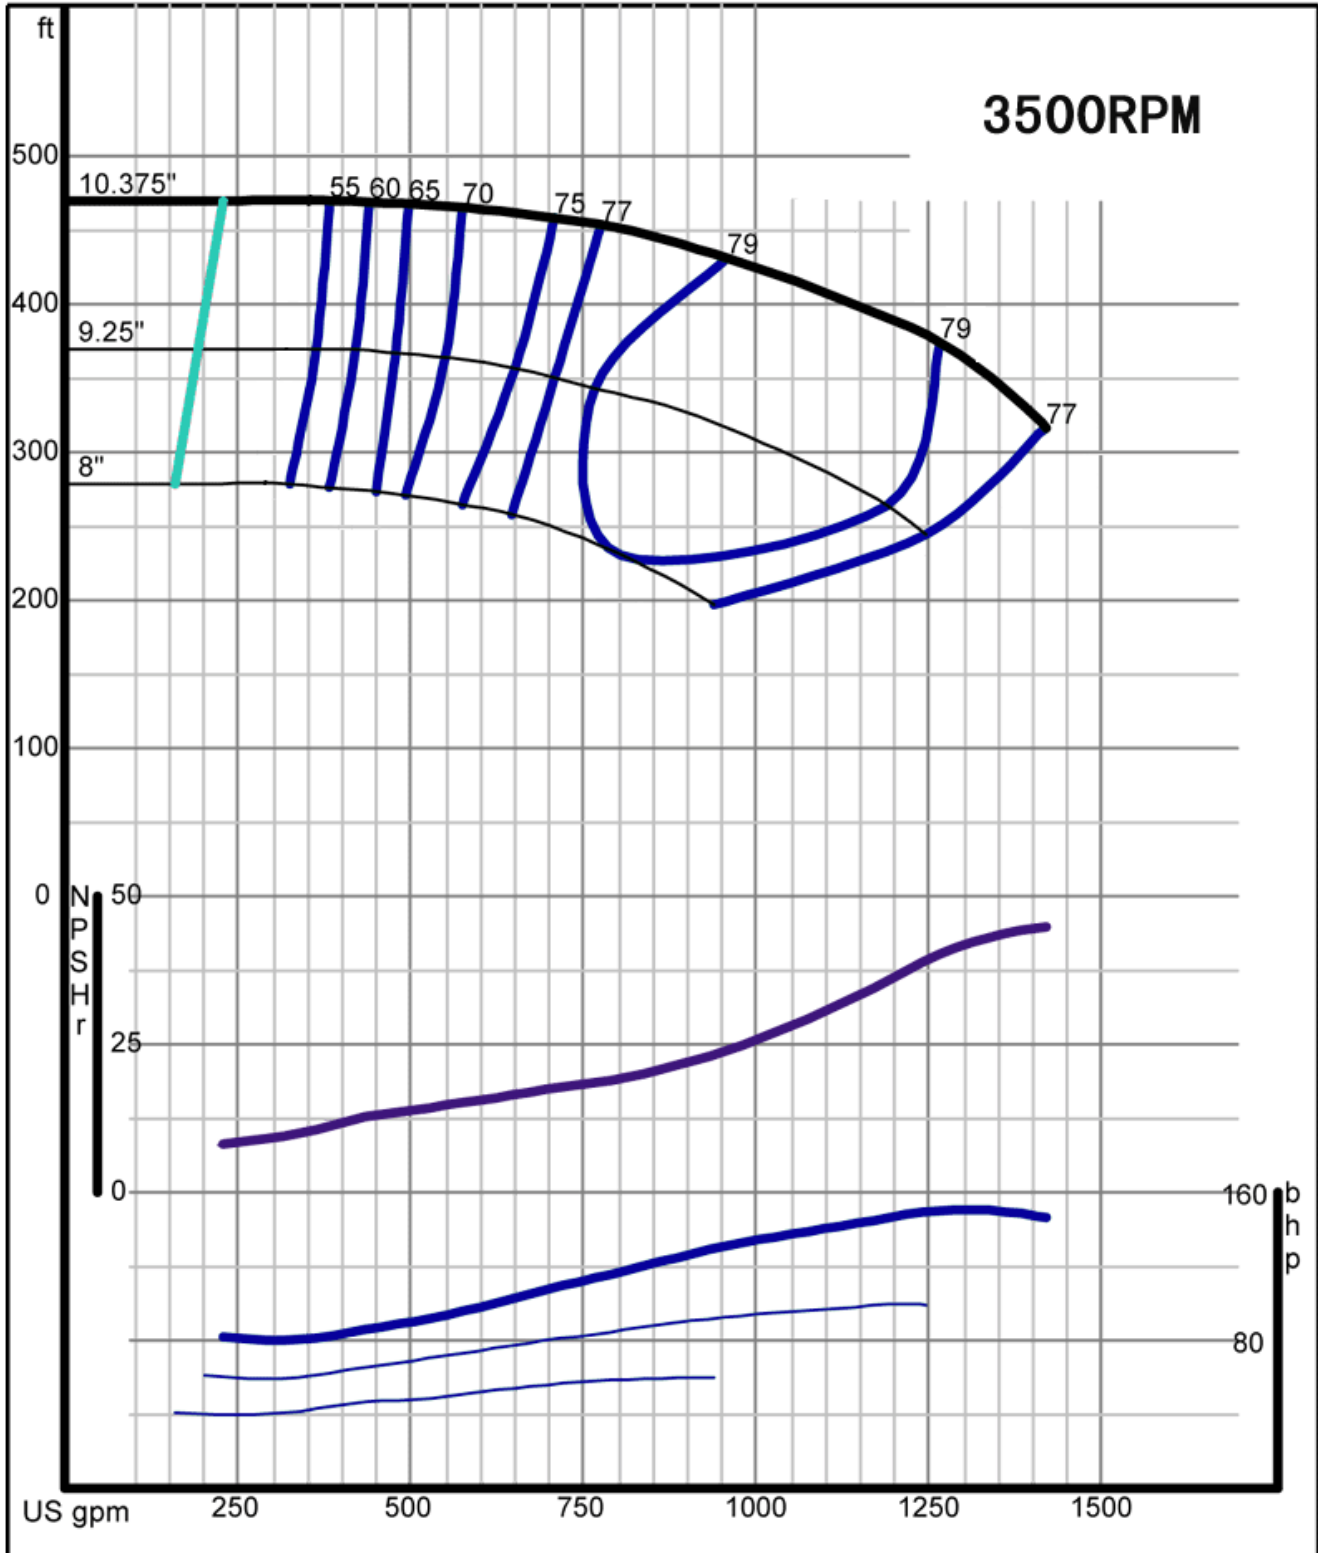

# DN/DNS SERIES PUMP PERFORMANCE CURVE

**3500RPM**

**Size: 65-20**

**2 1/2x3-8**

# DN/DNS SERIES PUMP PERFORMANCE CURVE

**Size: 80-16**  
**3x4-7**

# DN/DNS SERIES PUMP PERFORMANCE CURVE

**Size: 80-20**  
**3x4-8**

# DN/DNS SERIES PUMP PERFORMANCE CURVE

**Size: 80-26**  
**3x4-10**