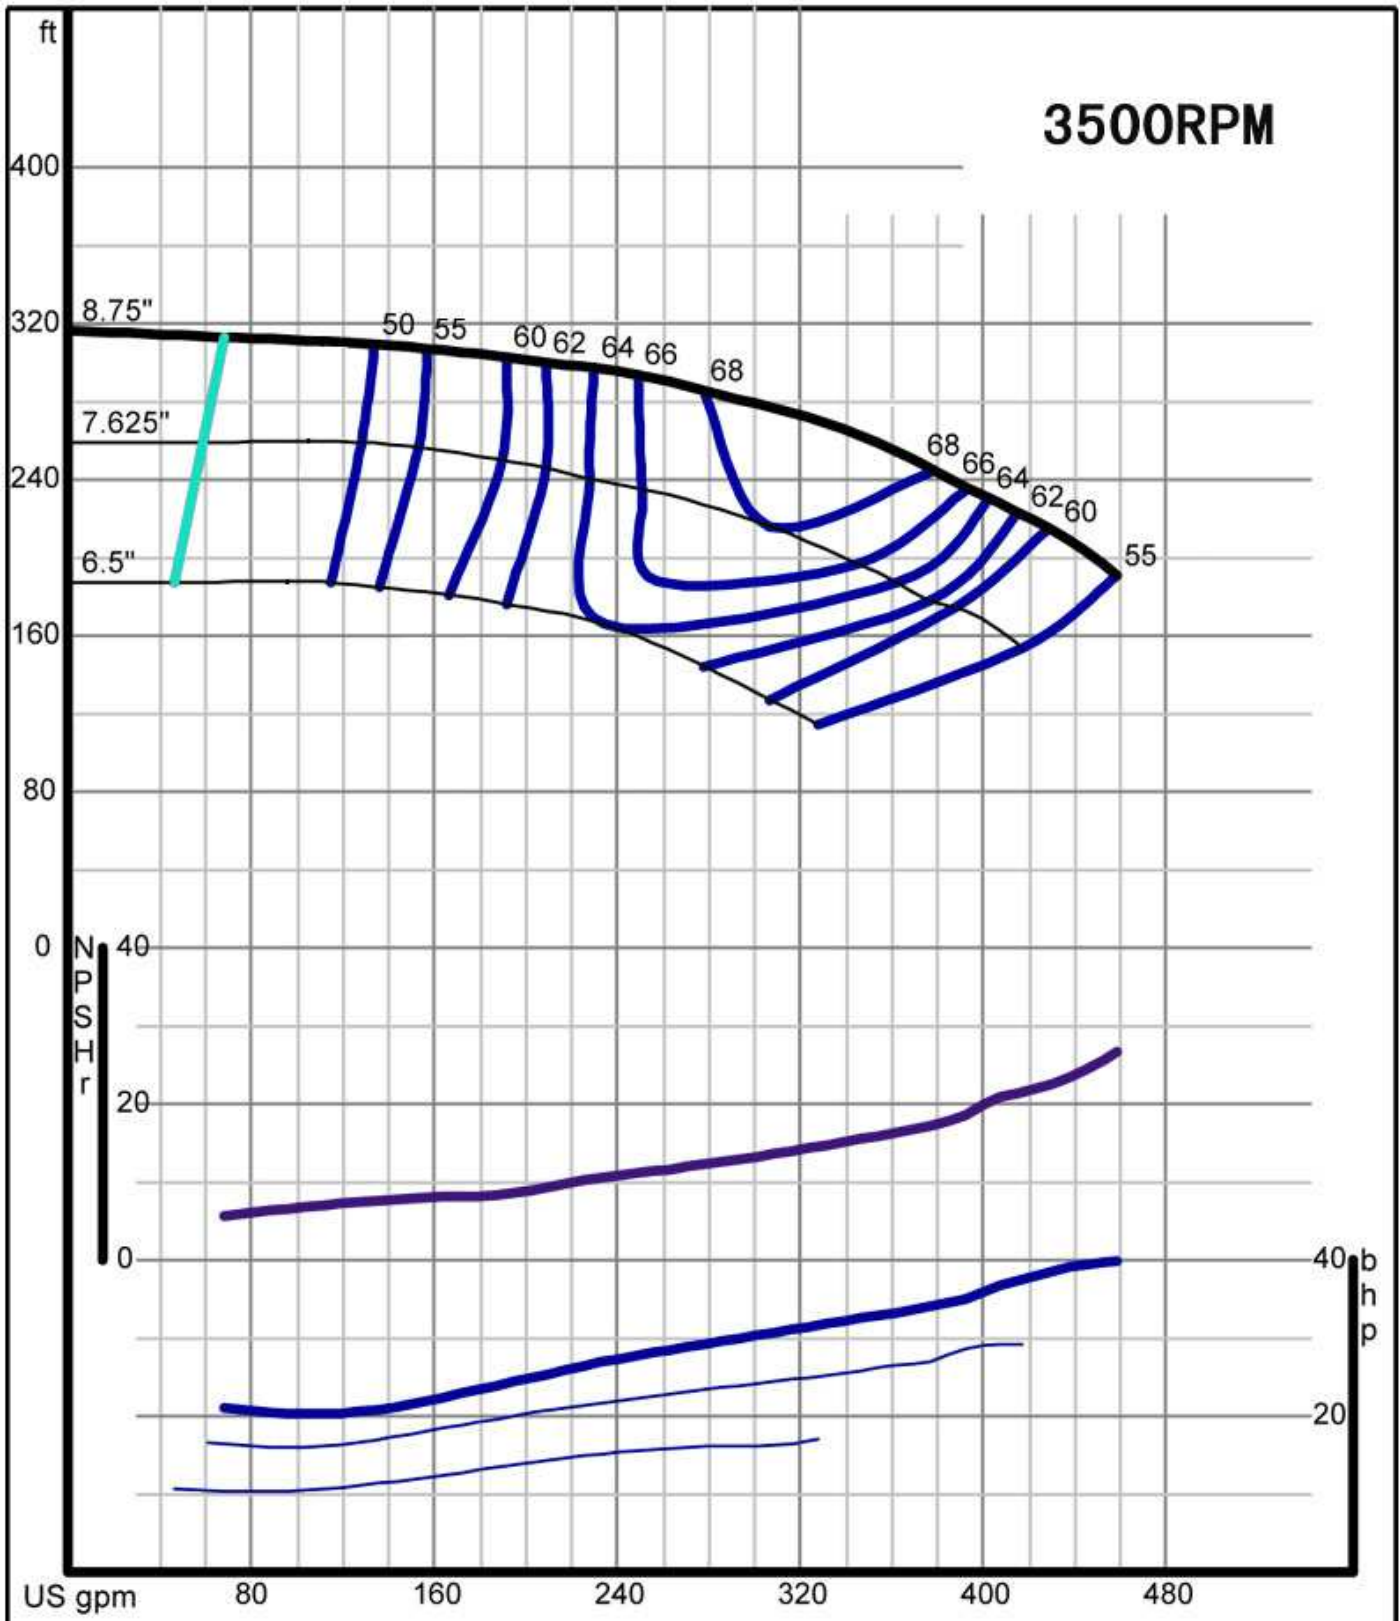

DN/DNS SERIES PUMP PERFORMANCE CURVE

3500RPM

Size: 50-20
2x2 1/2-8