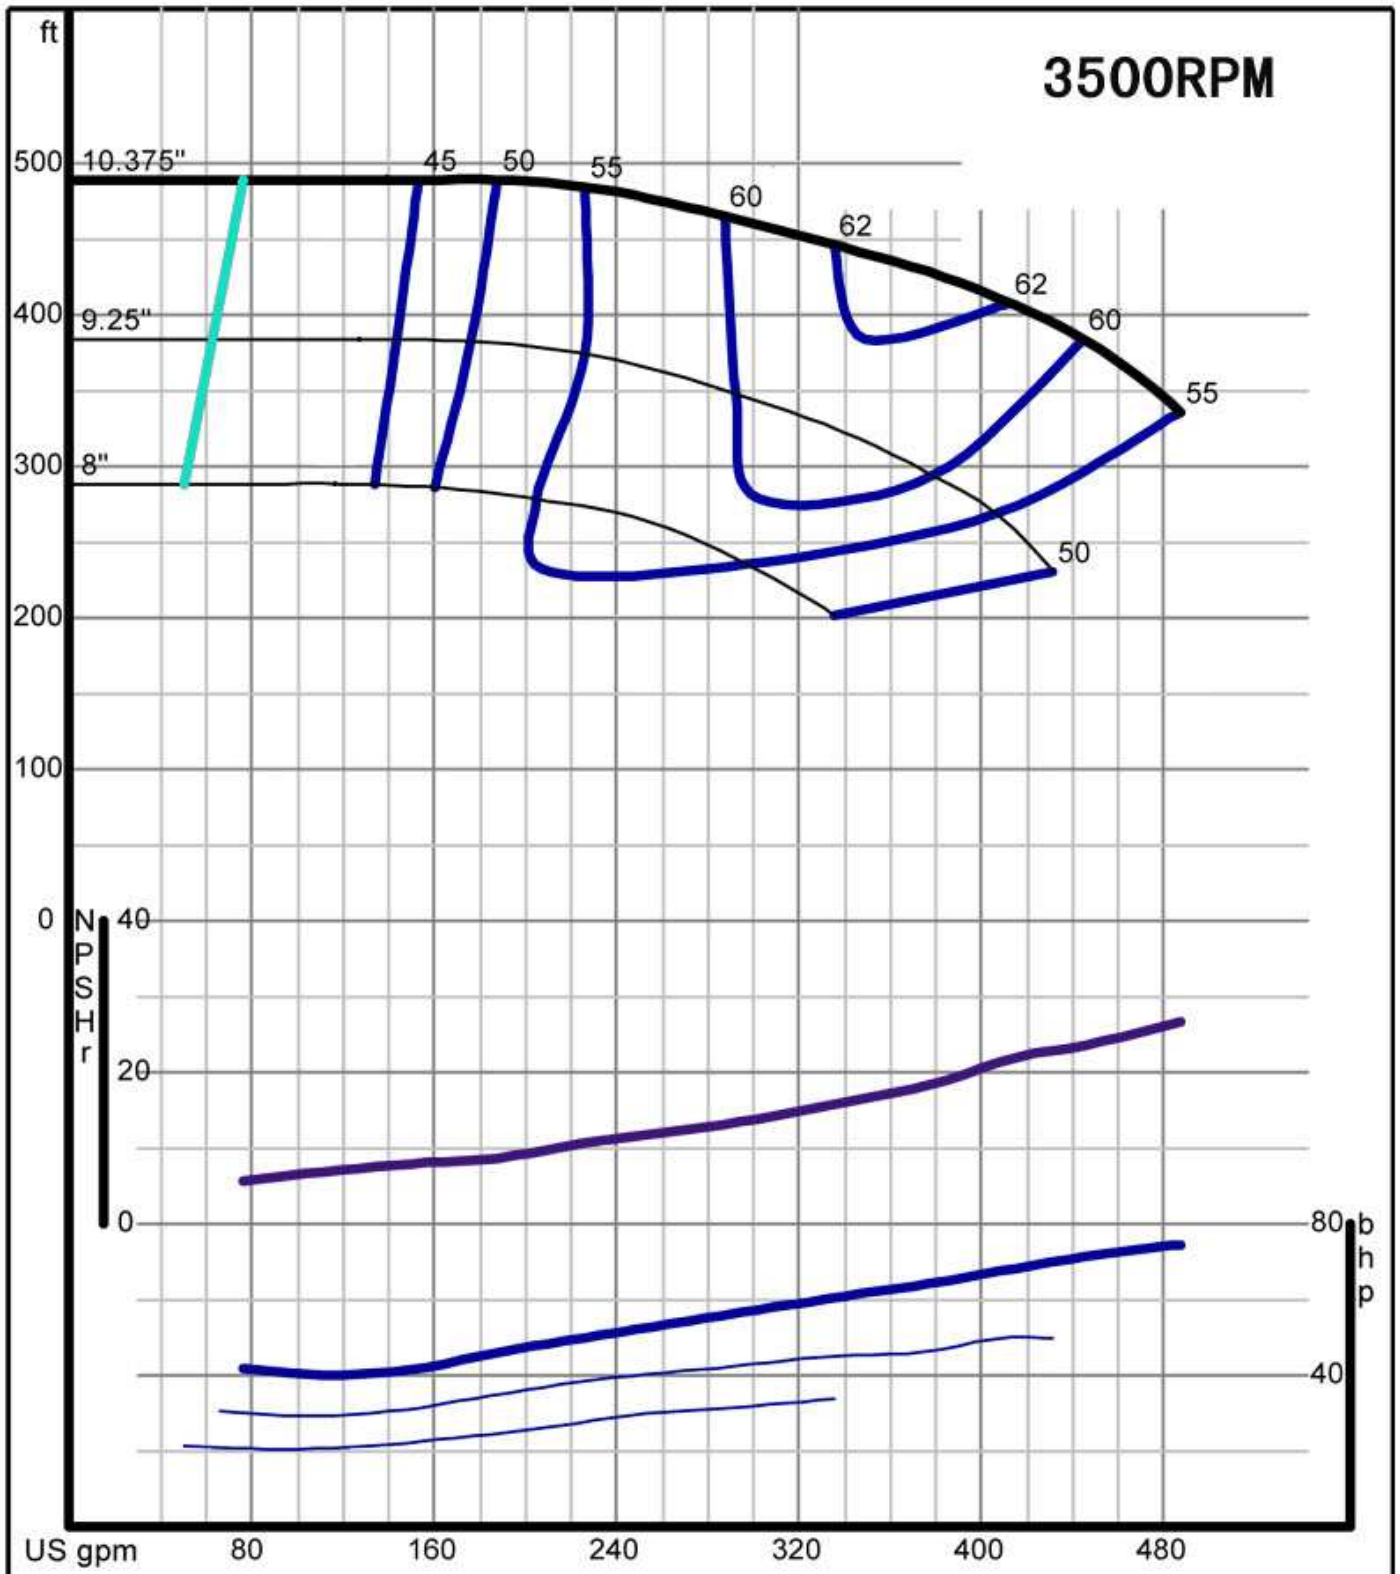

DN/DNS SERIES PUMP PERFORMANCE CURVE

3500RPM

US gpm

NPSHr

hp

Size: 50-26

2x2 1/2-10