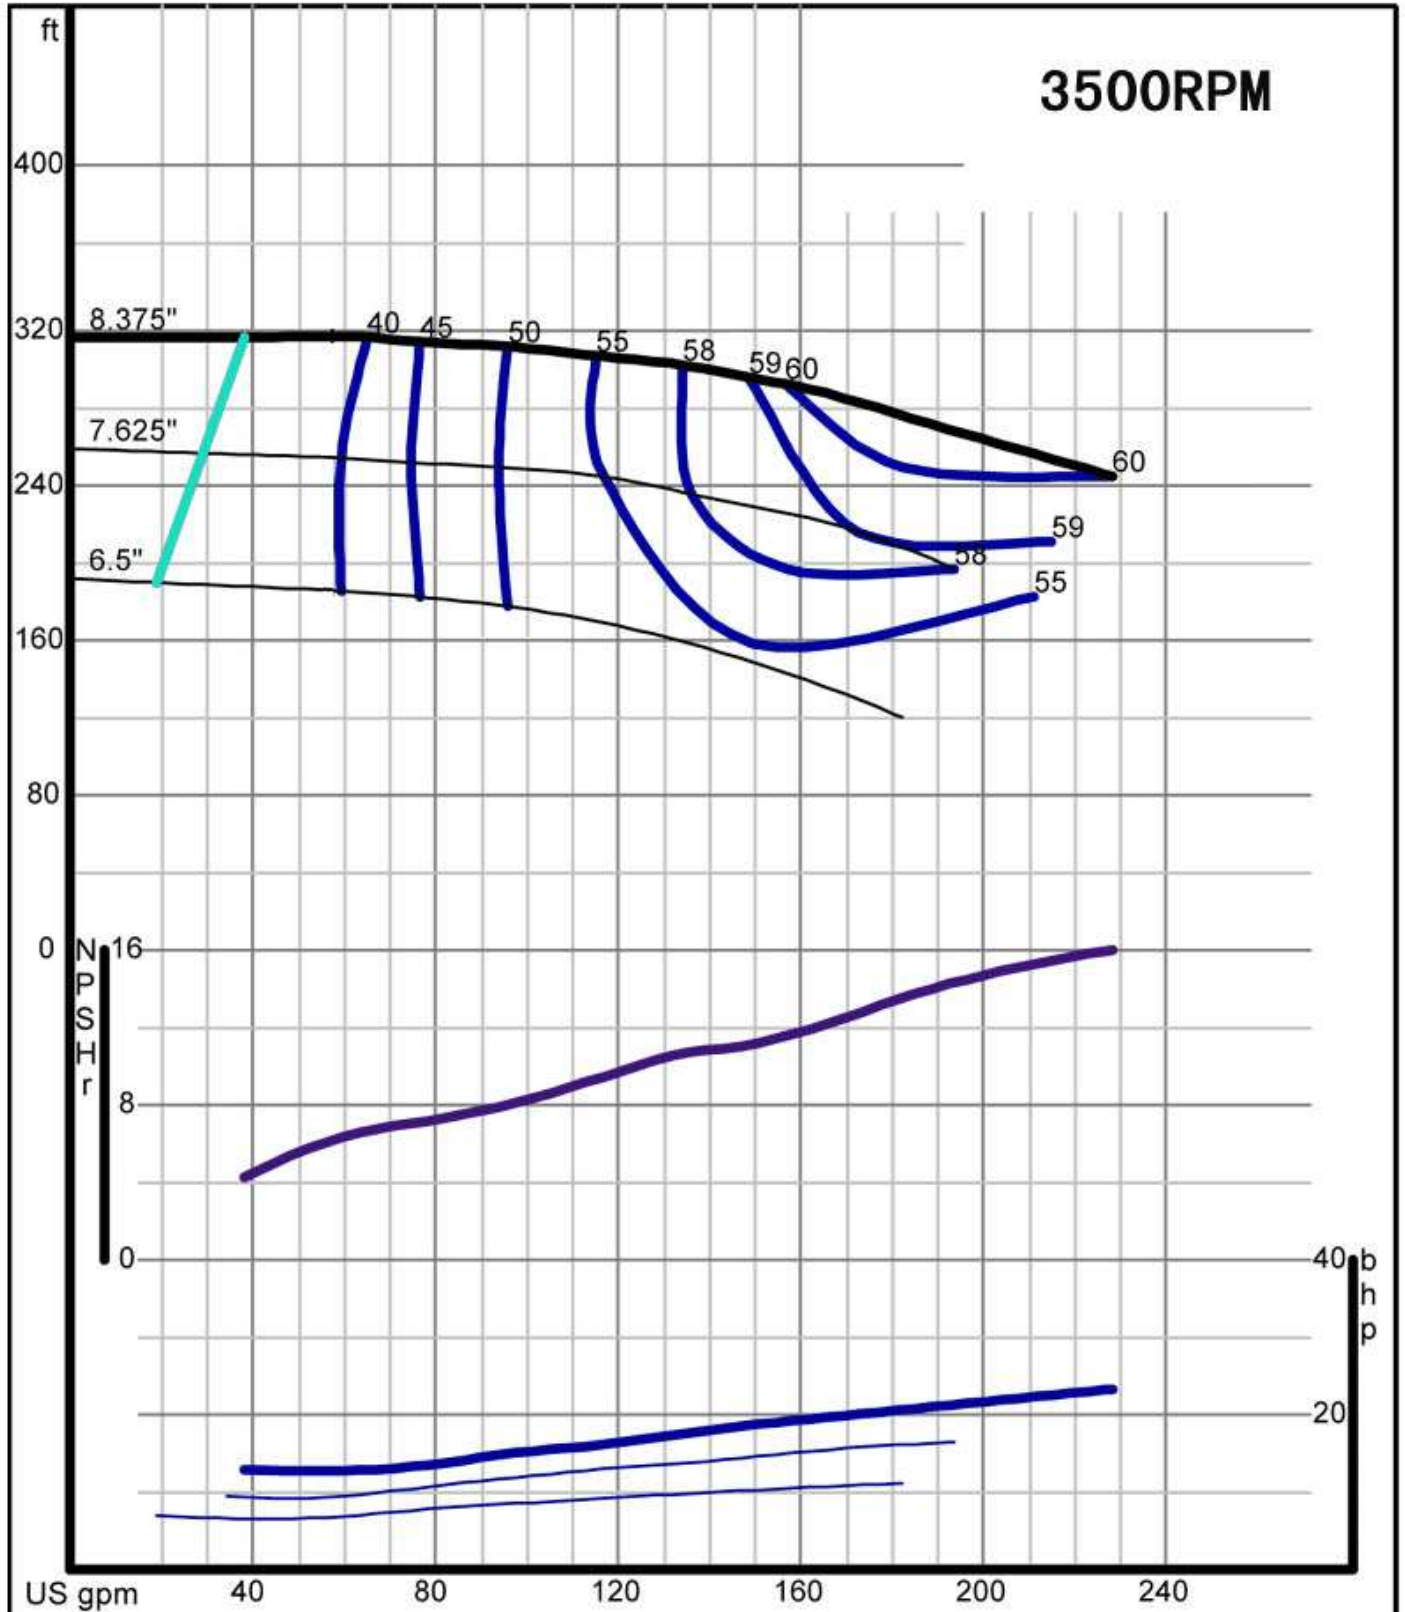

# DN/DNS SERIES PUMP PERFORMANCE CURVE

Size: 32-26

1 1/4x2-10

# DN/DNS SERIES PUMP PERFORMANCE CURVE

**Size: 40-16**

**1 1/2x2 1/2-7**

# DN/DNS SERIES PUMP PERFORMANCE CURVE

**Size: 40-20**

**1 1/2x2 1/2-8**

# DN/DNS SERIES PUMP PERFORMANCE CURVE

**Size: 40-26**

**1 1/2x2 1/2-10**