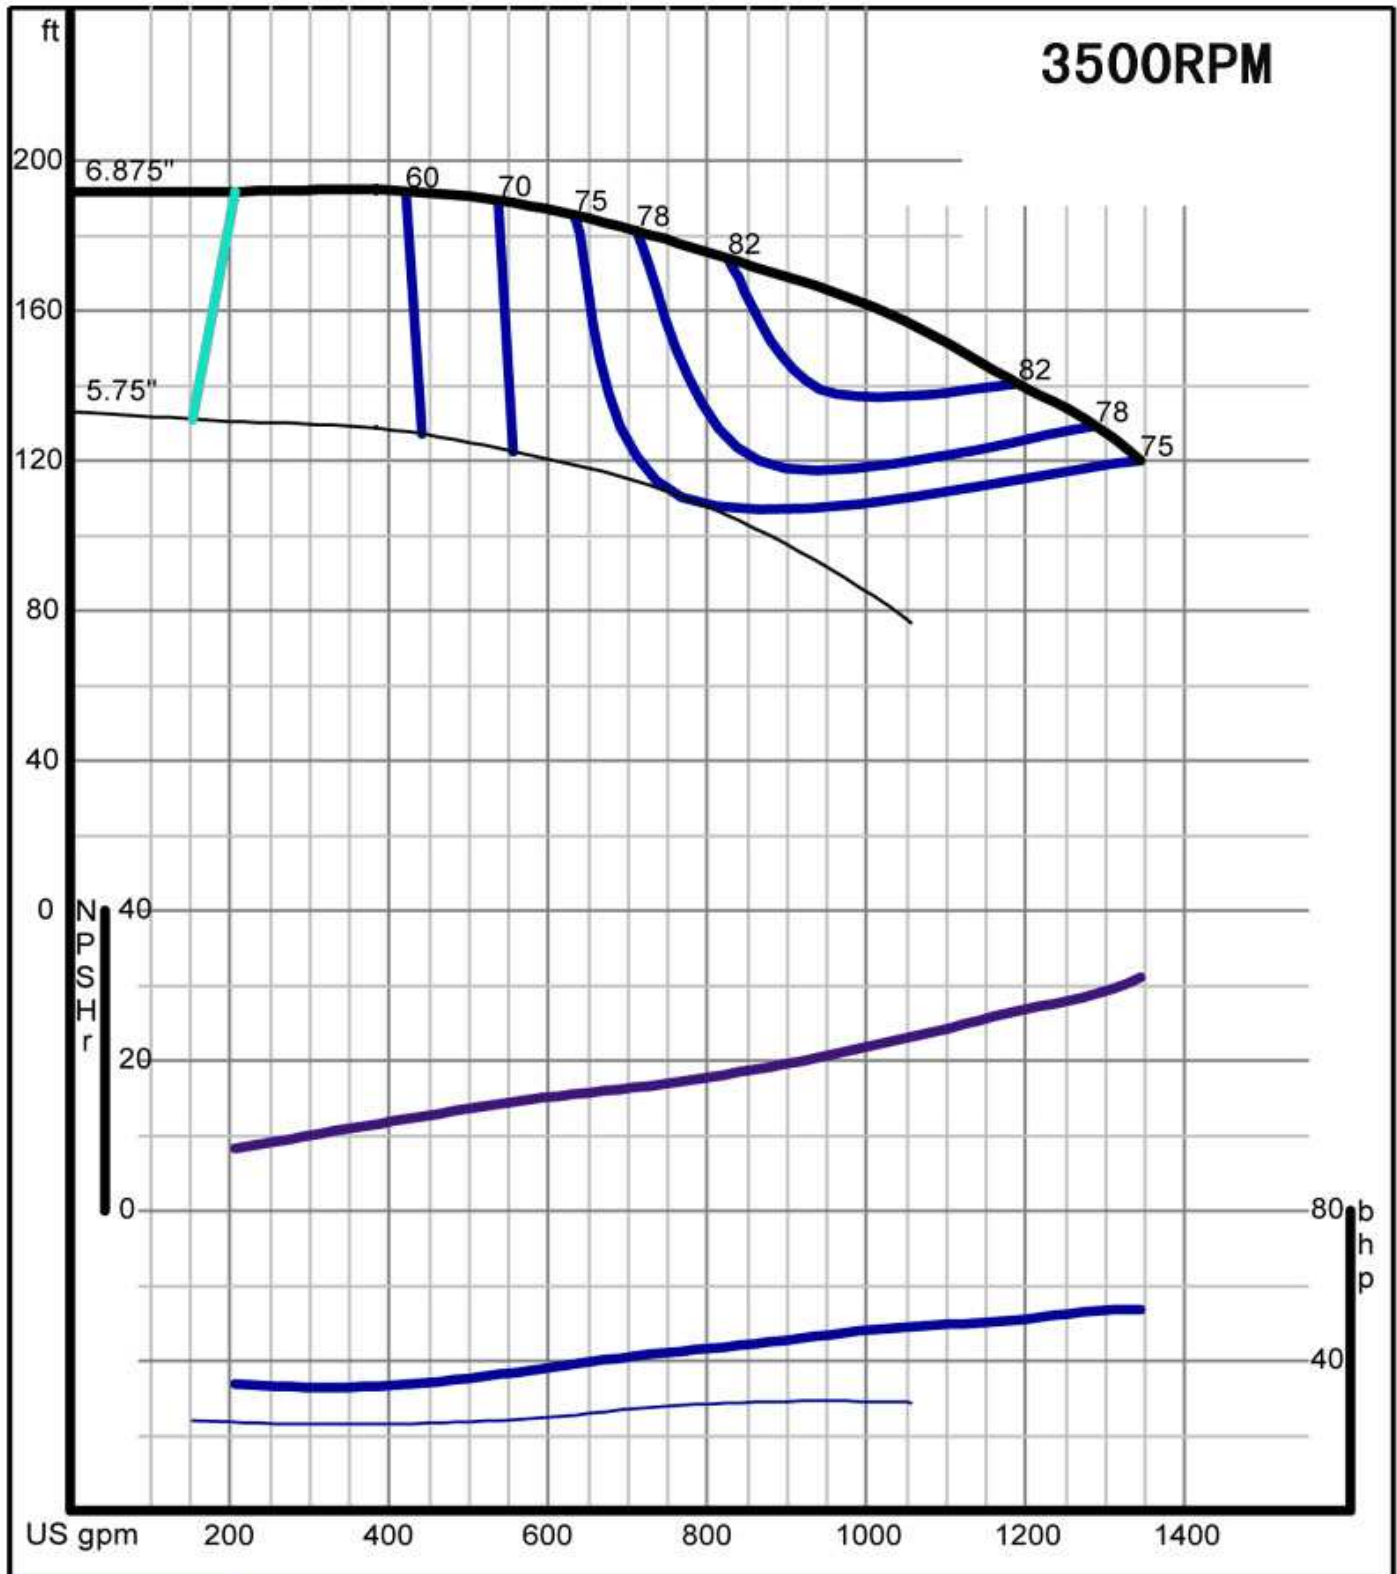

# DN/DNS SERIES PUMP PERFORMANCE CURVE

**Size: 65-13**  
**2 1/2x3-5**

# DN/DNS SERIES PUMP PERFORMANCE CURVE

**3500RPM**

**Size: 65-16**  
**2 1/2x3-7**

# DN/DNS SERIES PUMP PERFORMANCE CURVE

**3500RPM**

**Size: 65-20**

**2 1/2x3-8**

# DN/DNS SERIES PUMP PERFORMANCE CURVE

**Size: 80-16**  
**3x4-7**