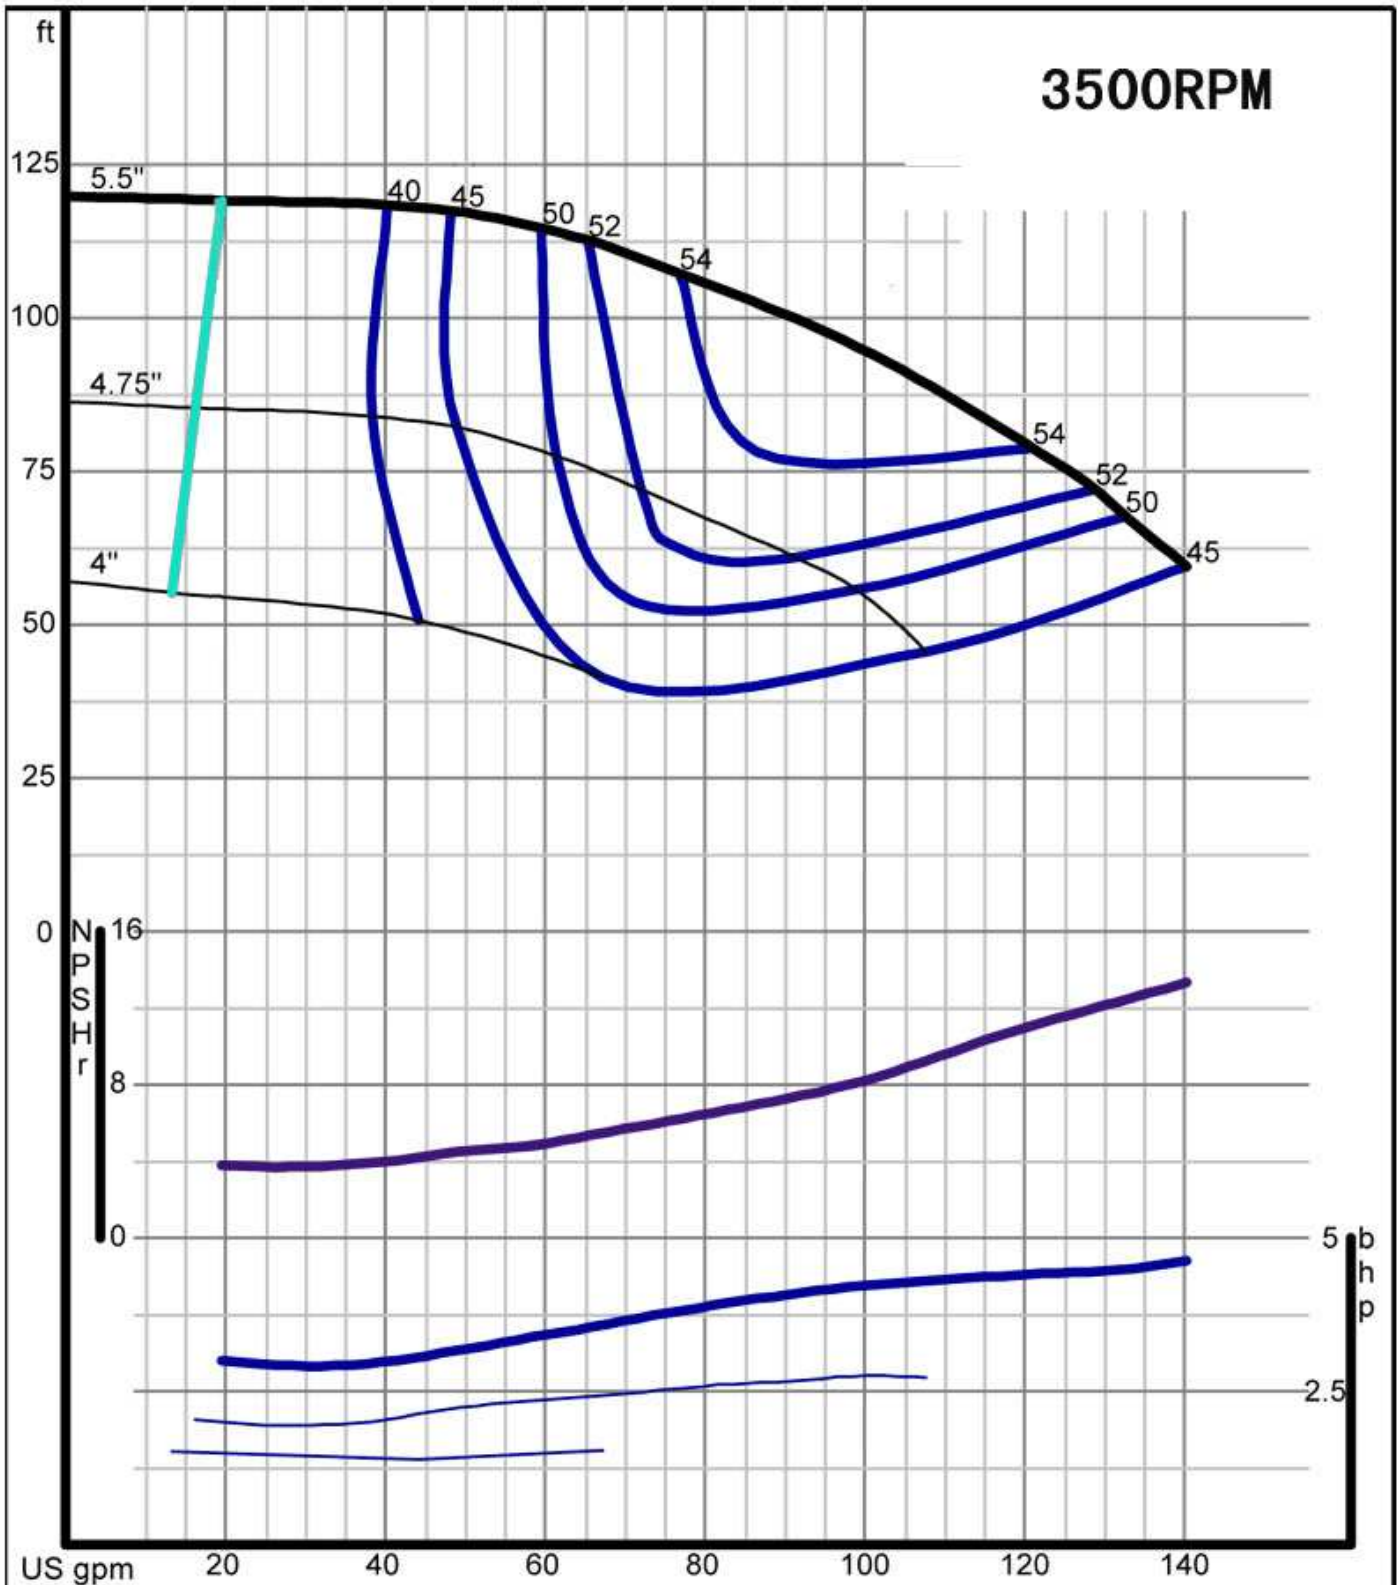

# DN/DNS SERIES PUMP PERFORMANCE CURVE

**Size: 32-13**

**1 1/4x2-5**

# DN/DNS SERIES PUMP PERFORMANCE CURVE

**Size: 32-20**  
**1 1/4x2-8**

# DN/DNS SERIES PUMP PERFORMANCE CURVE

Size: 32-26

1 1/4x2-10

# DN/DNS SERIES PUMP PERFORMANCE CURVE

**Size: 40-16**

**1 1/2x2 1/2-7**