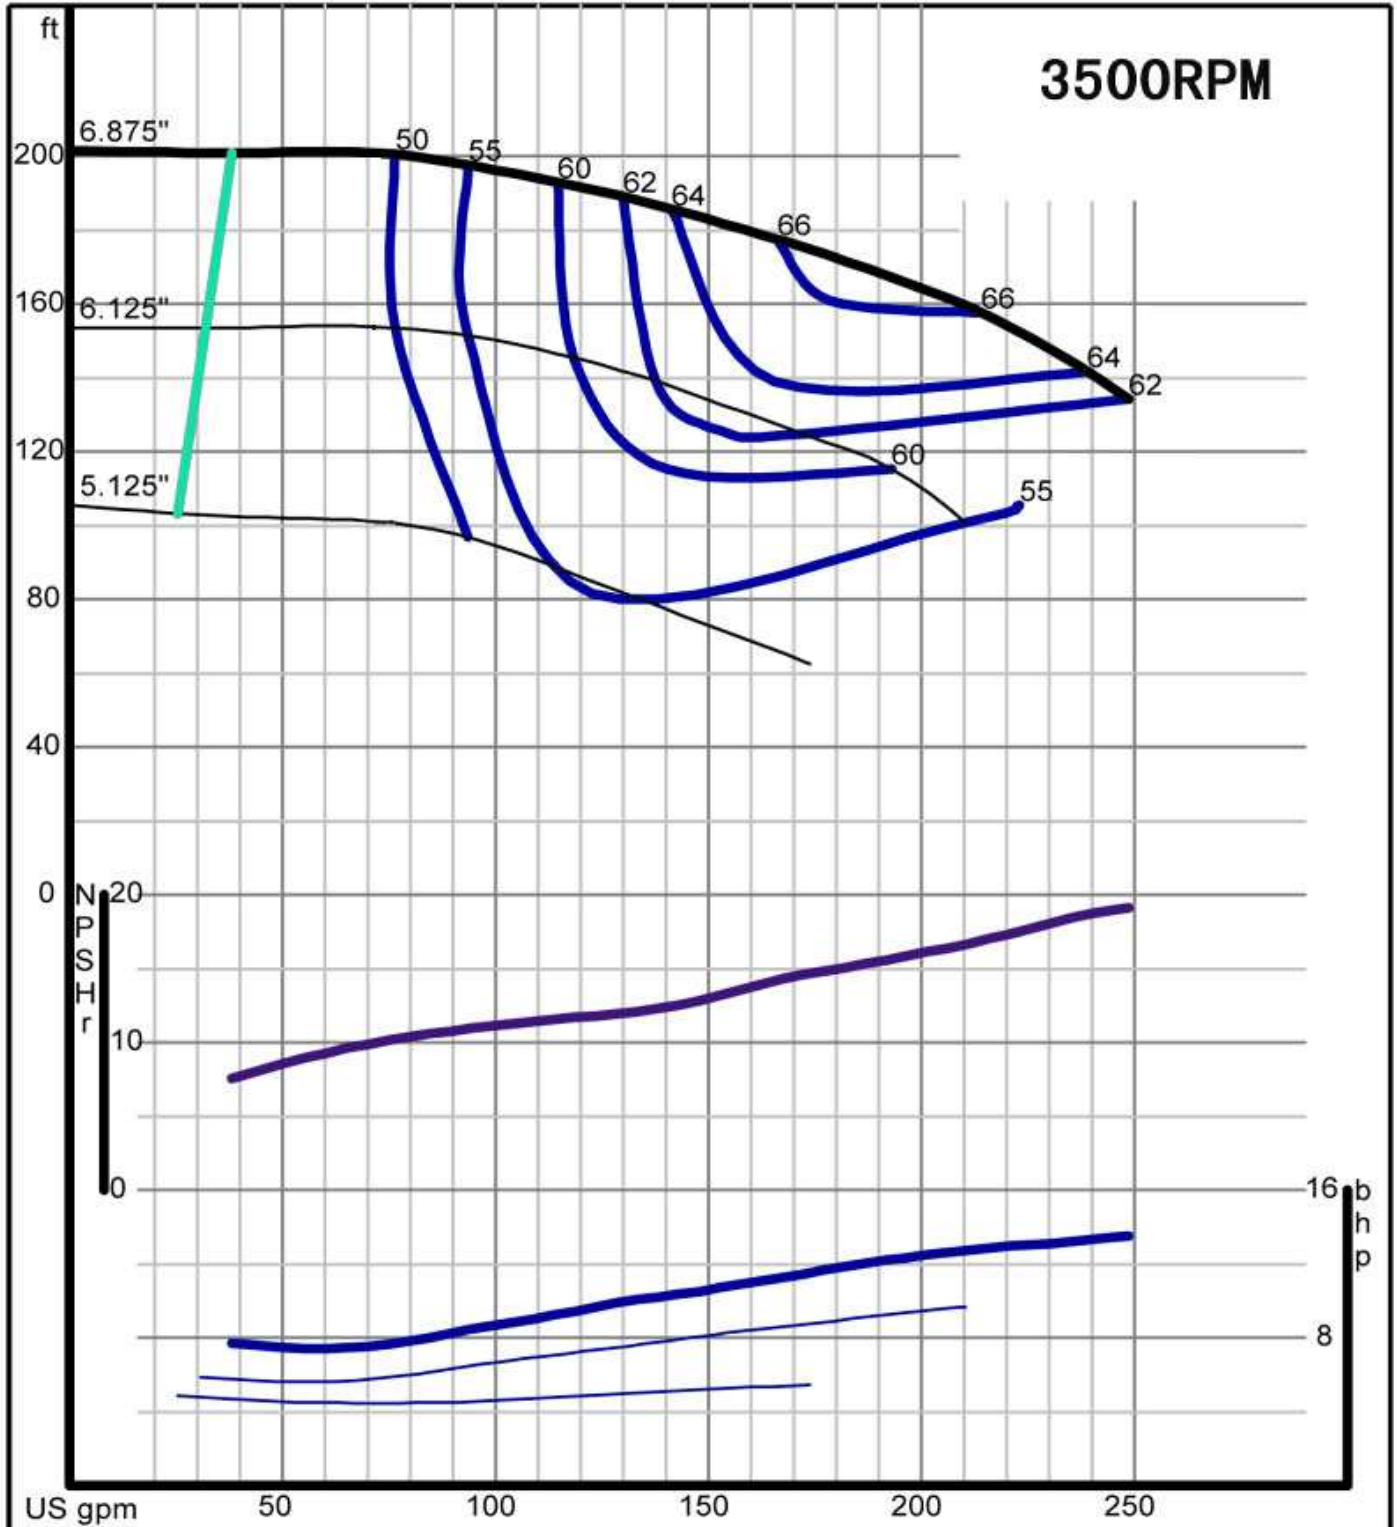

# DN/DNS SERIES PUMP PERFORMANCE CURVE

Size: 32-26

1 1/4x2-10

# DN/DNS SERIES PUMP PERFORMANCE CURVE

**Size: 40-16**

**1 1/2x2 1/2-7**

# DN/DNS SERIES PUMP PERFORMANCE CURVE

**Size: 40-20**

**1 1/2x2 1/2-8**

# DN/DNS SERIES PUMP PERFORMANCE CURVE

**Size: 40-26**

**1 1/2x2 1/2-10**