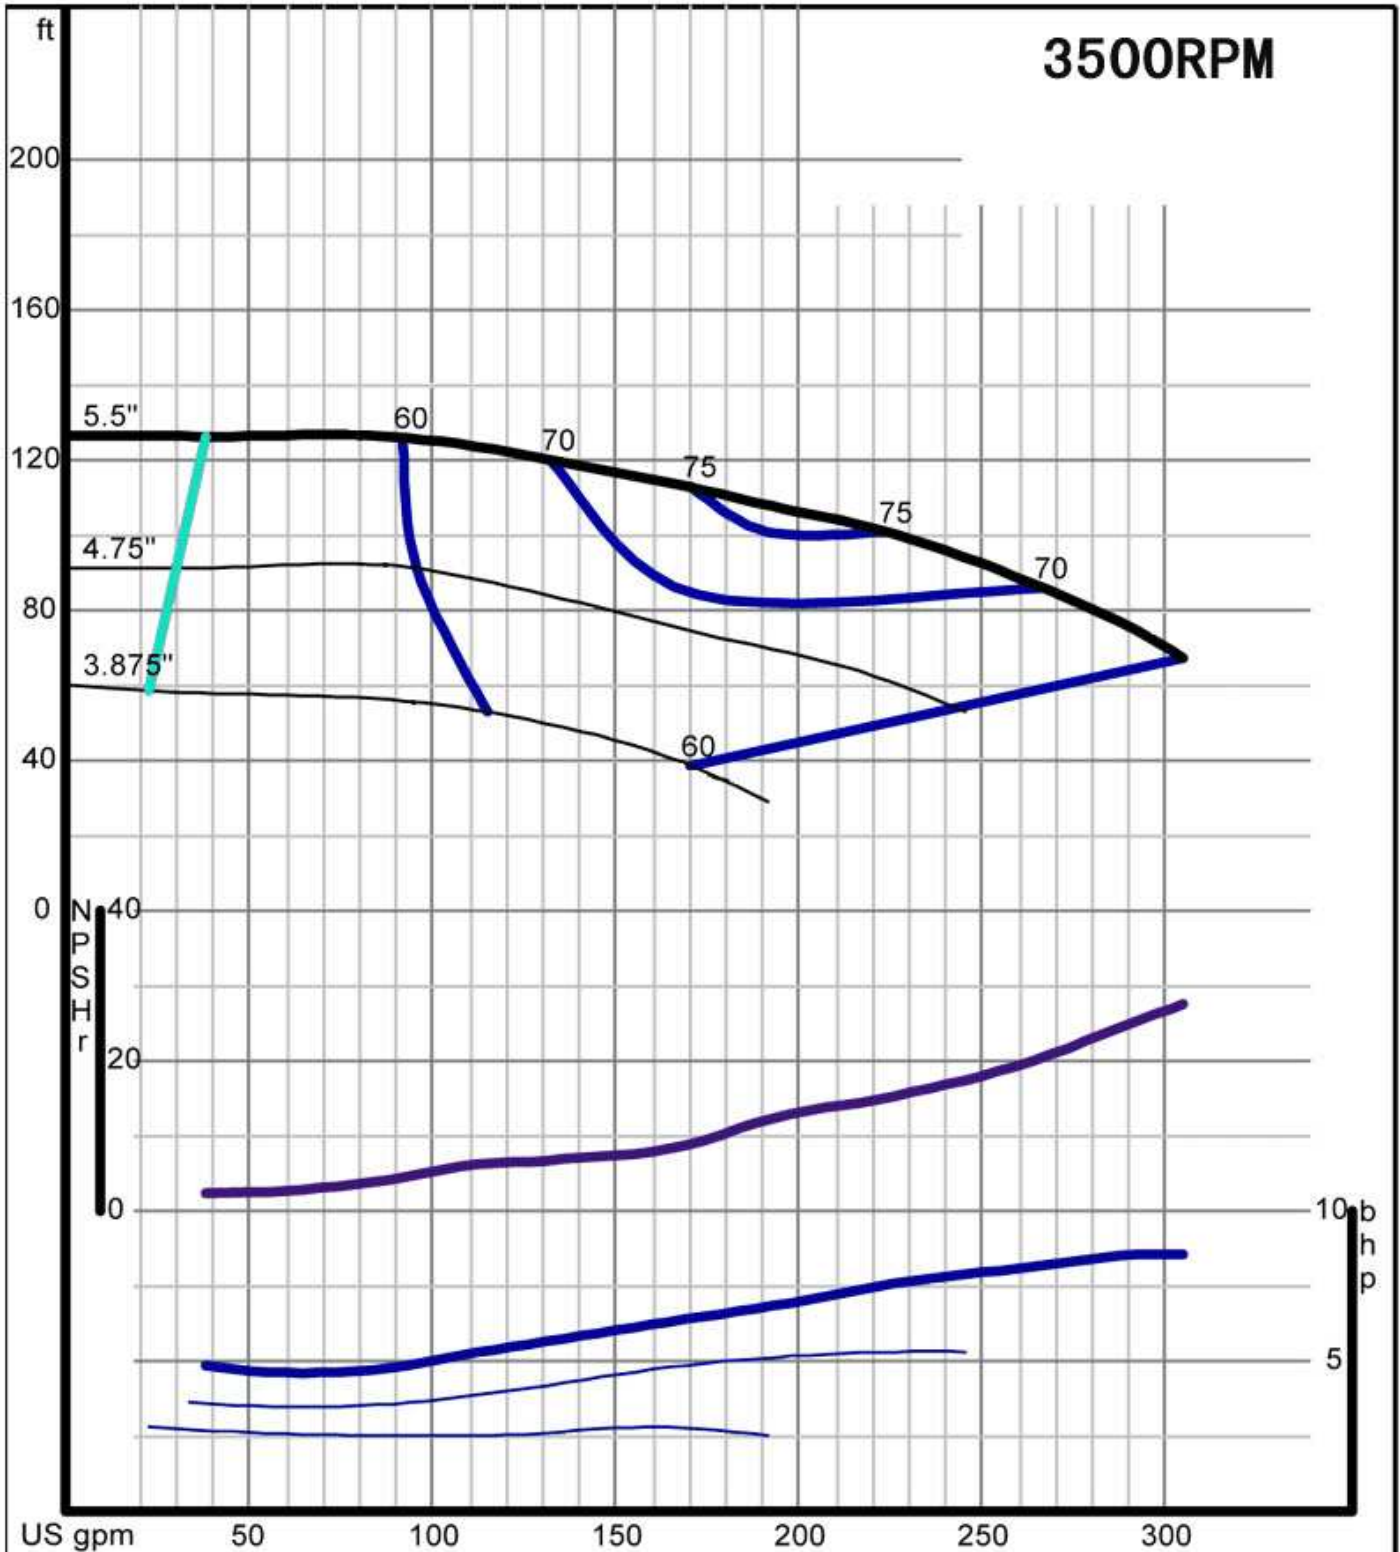

DN/DNS SERIES PUMP PERFORMANCE CURVE

3500RPM

Size: 40-13

1 1/2x2 1/2-5