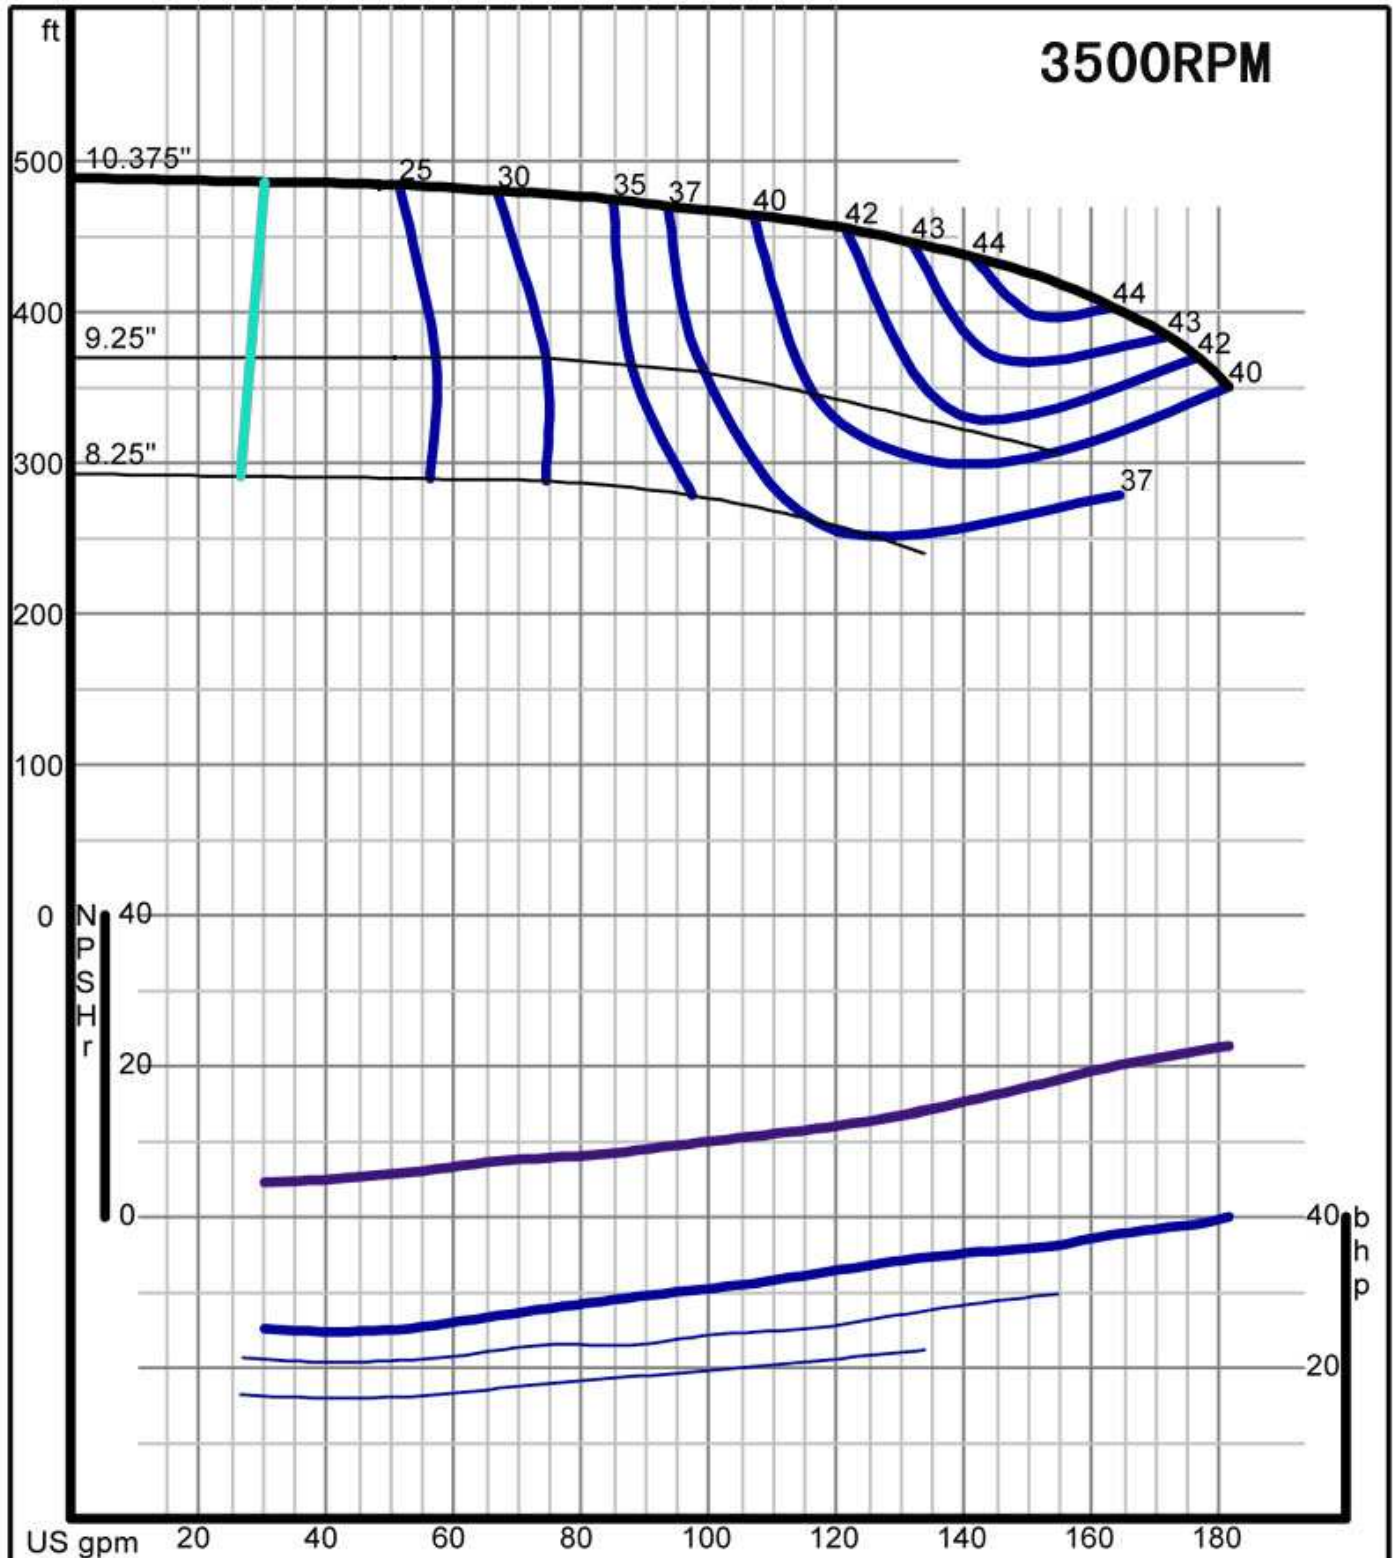

# DN/DNS SERIES PUMP PERFORMANCE CURVE

**Size: 32-13**

**1 1/4x2-5**

# DN/DNS SERIES PUMP PERFORMANCE CURVE

**3500RPM**

**Size: 32-16**

**1 1/4x2-7**

# DN/DNS SERIES PUMP PERFORMANCE CURVE

**Size: 32-20**  
**1 1/4x2-8**

# DN/DNS SERIES PUMP PERFORMANCE CURVE

Size: 32-26

1 1/4x2-10