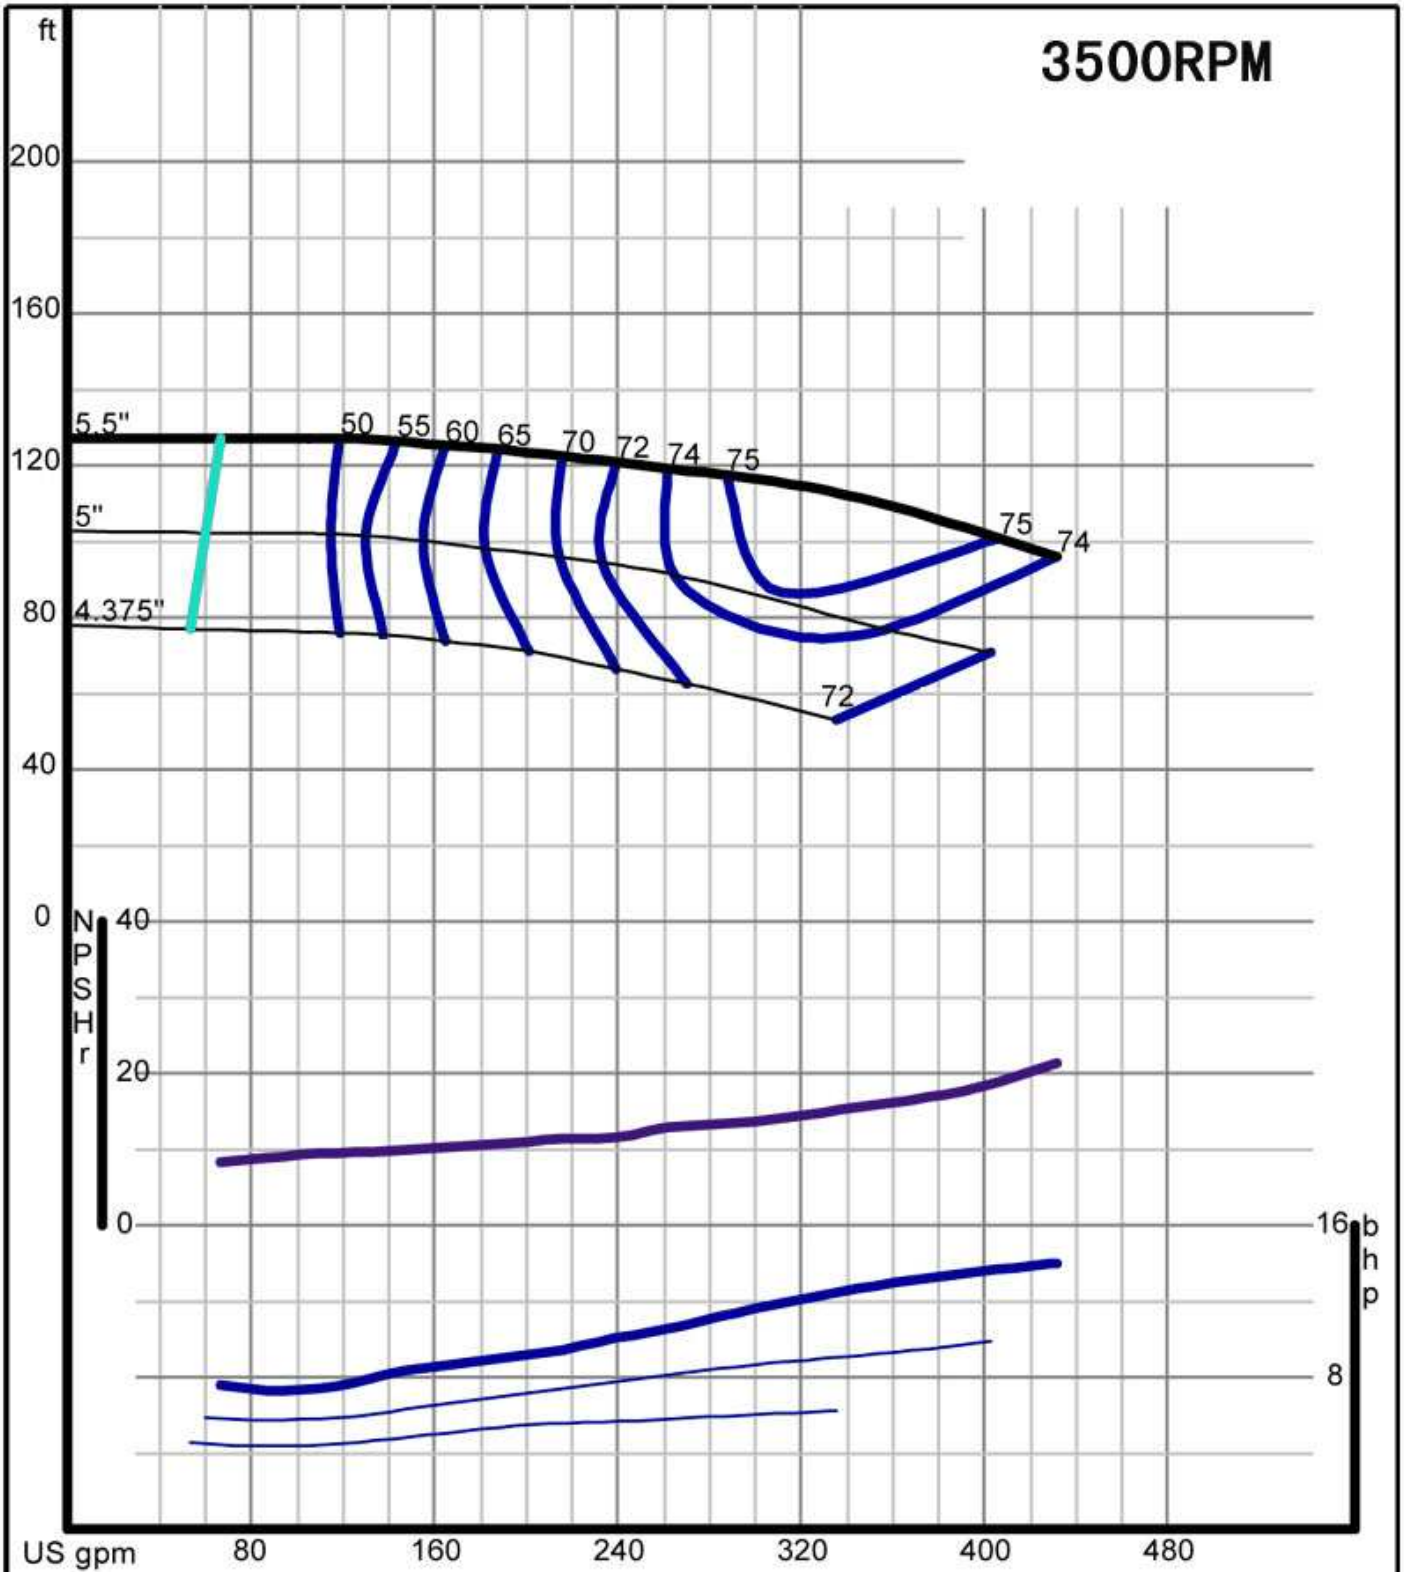

DN/DNS SERIES PUMP PERFORMANCE CURVE

Size: 50-13

2x2 1/2-5