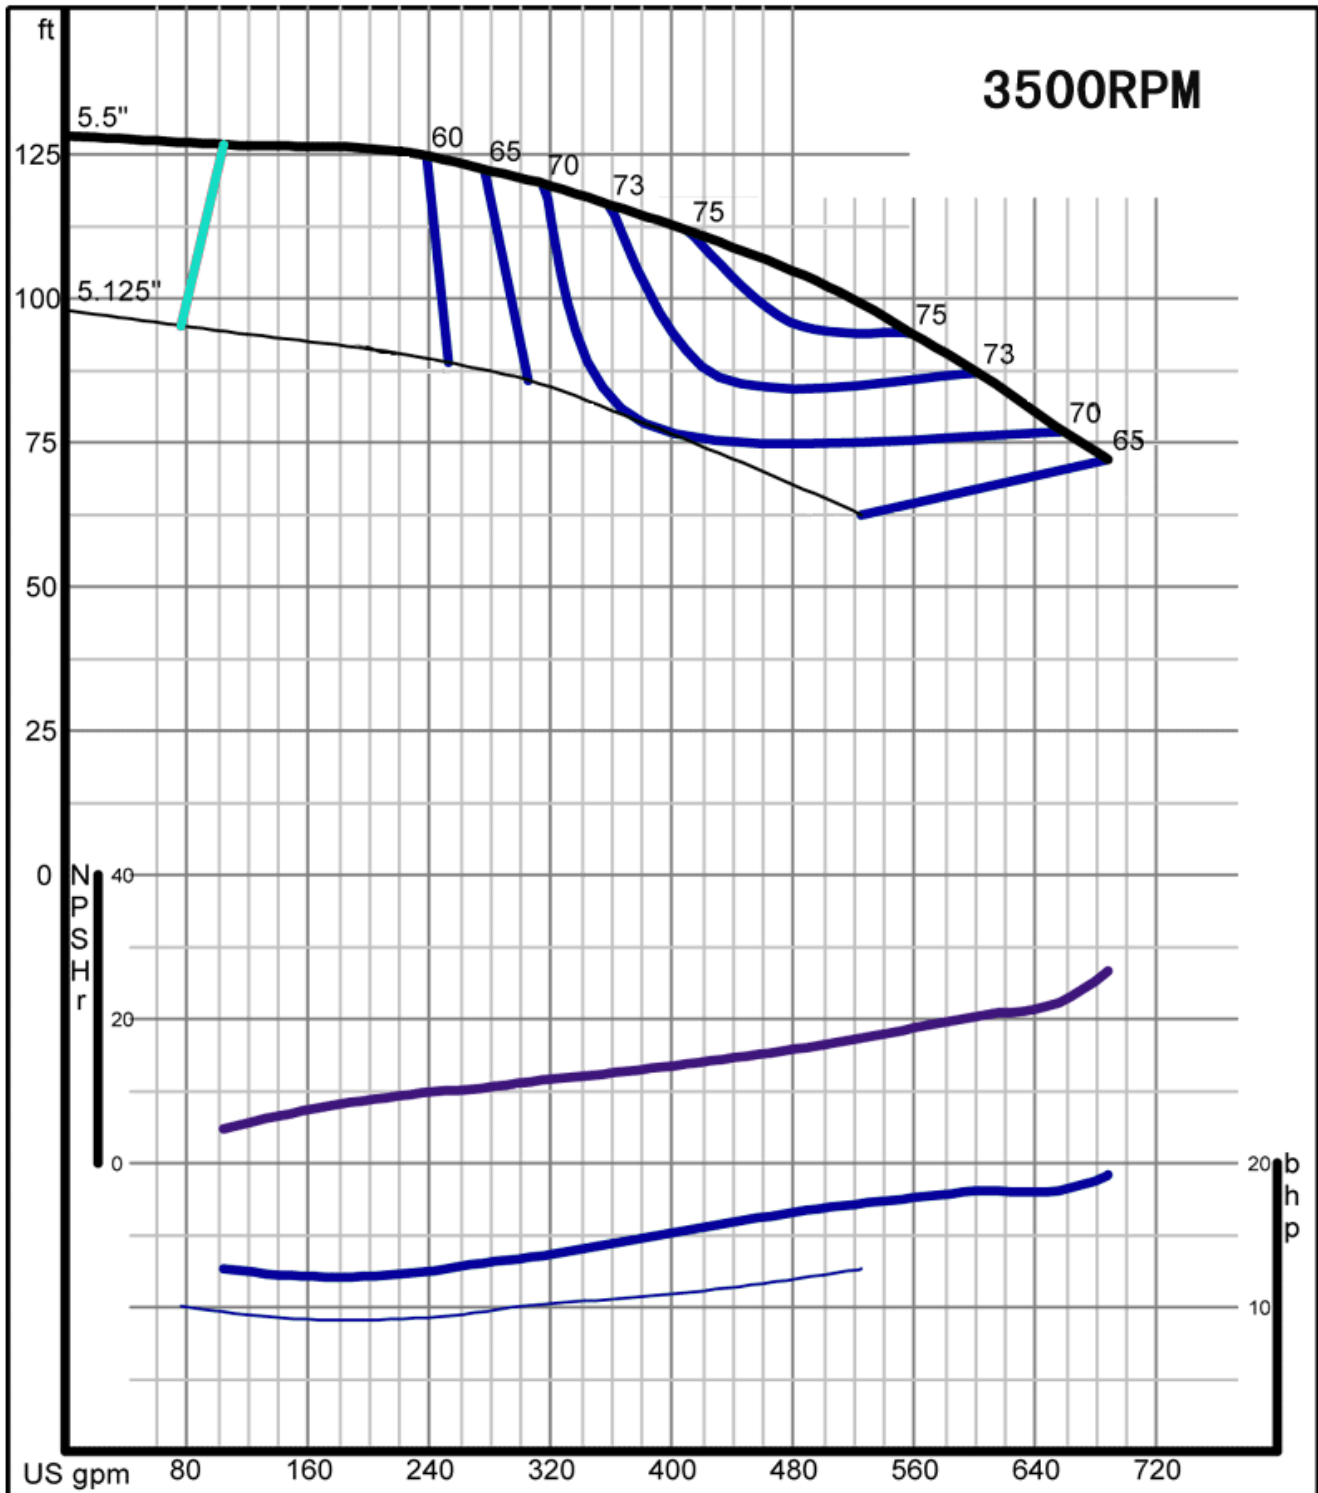

# DN/DNS SERIES PUMP PERFORMANCE CURVE

**Size: 50-16**  
**2x2 1/2-7**

# DN/DNS SERIES PUMP PERFORMANCE CURVE

3500RPM

Size: 50-20  
2x2 1/2-8

# DN/DNS SERIES PUMP PERFORMANCE CURVE

**3500RPM**

US gpm

NPSHr

hp

**Size: 50-26**

**2x2 1/2-10**

# DN/DNS SERIES PUMP PERFORMANCE CURVE

**Size: 65-13**  
**2 1/2x3-5**