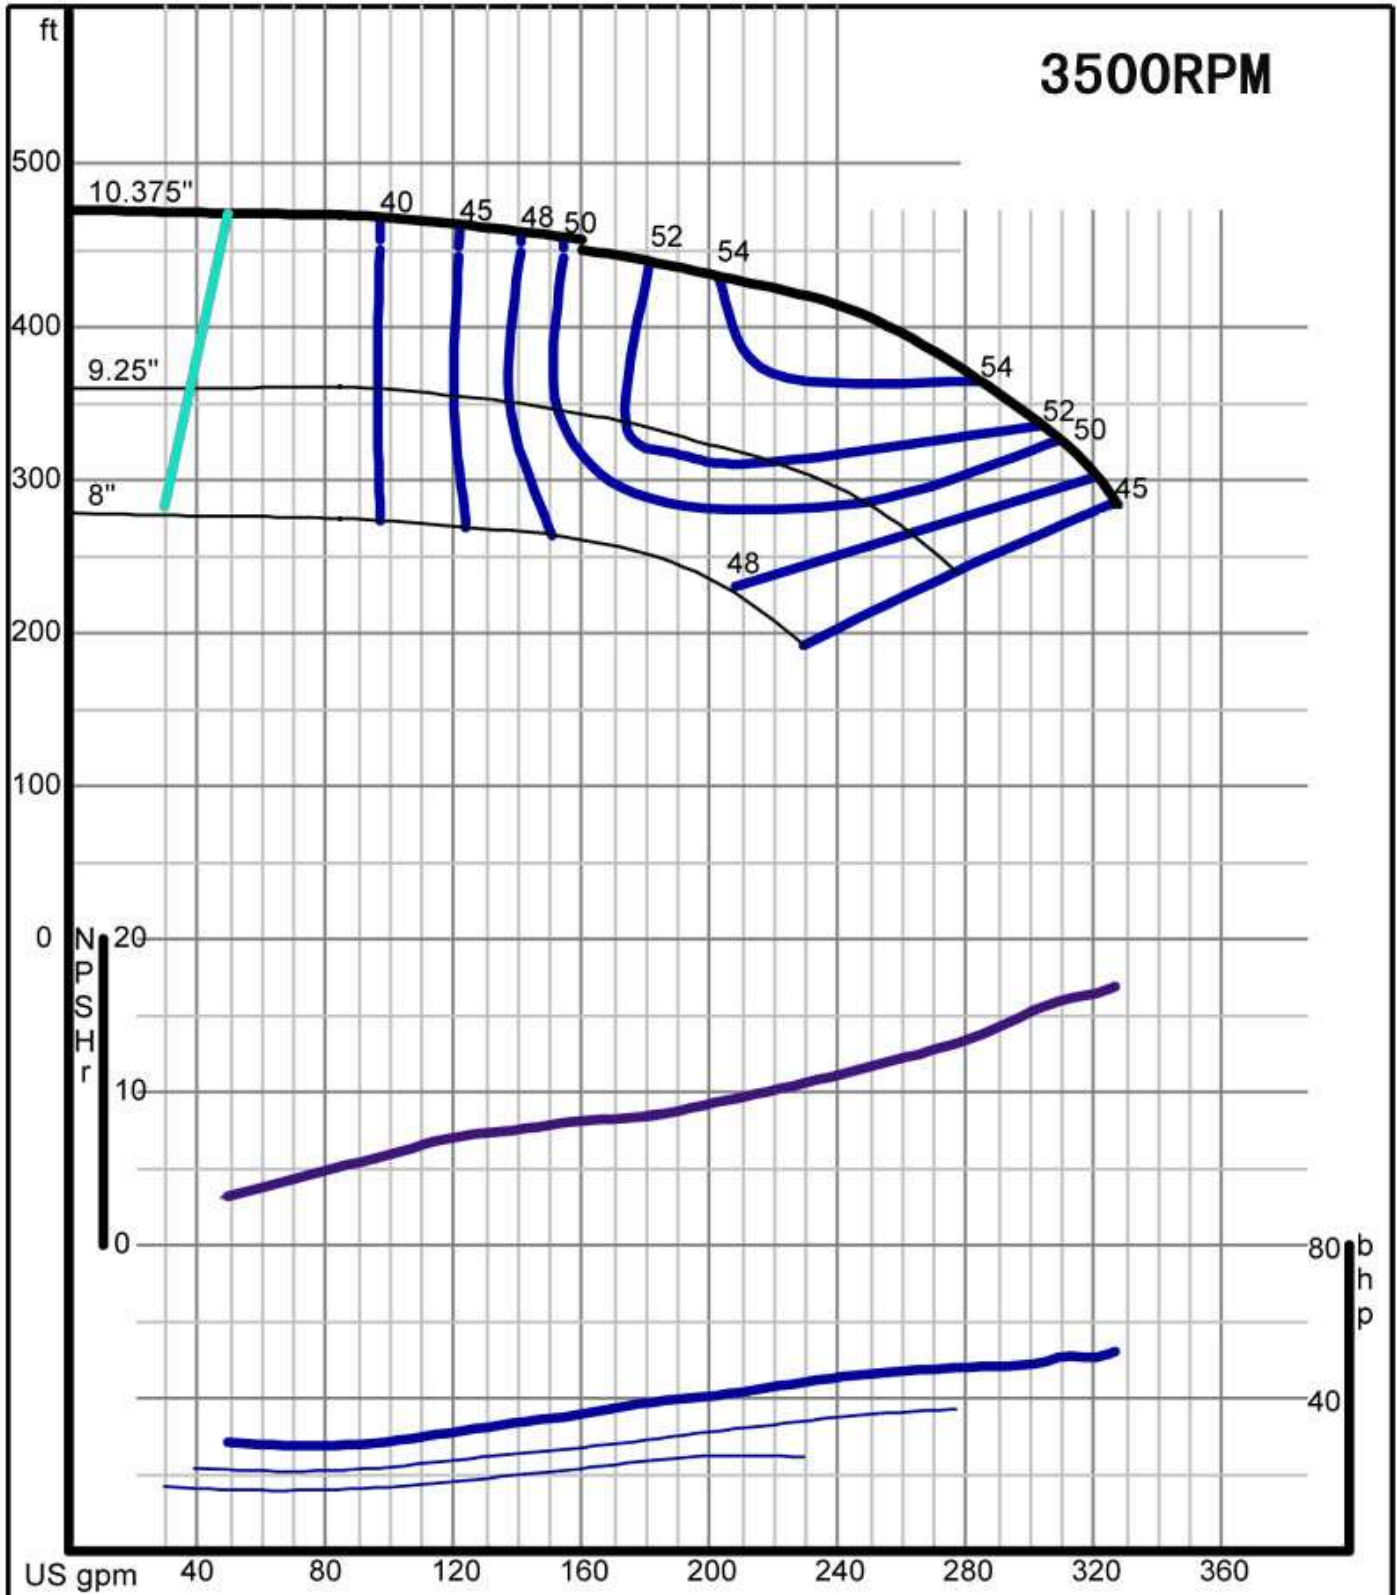

# DN/DNS SERIES PUMP PERFORMANCE CURVE

Size: 32-26

1 1/4x2-10

# DN/DNS SERIES PUMP PERFORMANCE CURVE

**Size: 40-16**

**1 1/2x2 1/2-7**

# DN/DNS SERIES PUMP PERFORMANCE CURVE

**Size: 40-20**

**1 1/2x2 1/2-8**

# DN/DNS SERIES PUMP PERFORMANCE CURVE

**Size: 40-26**

**1 1/2x2 1/2-10**