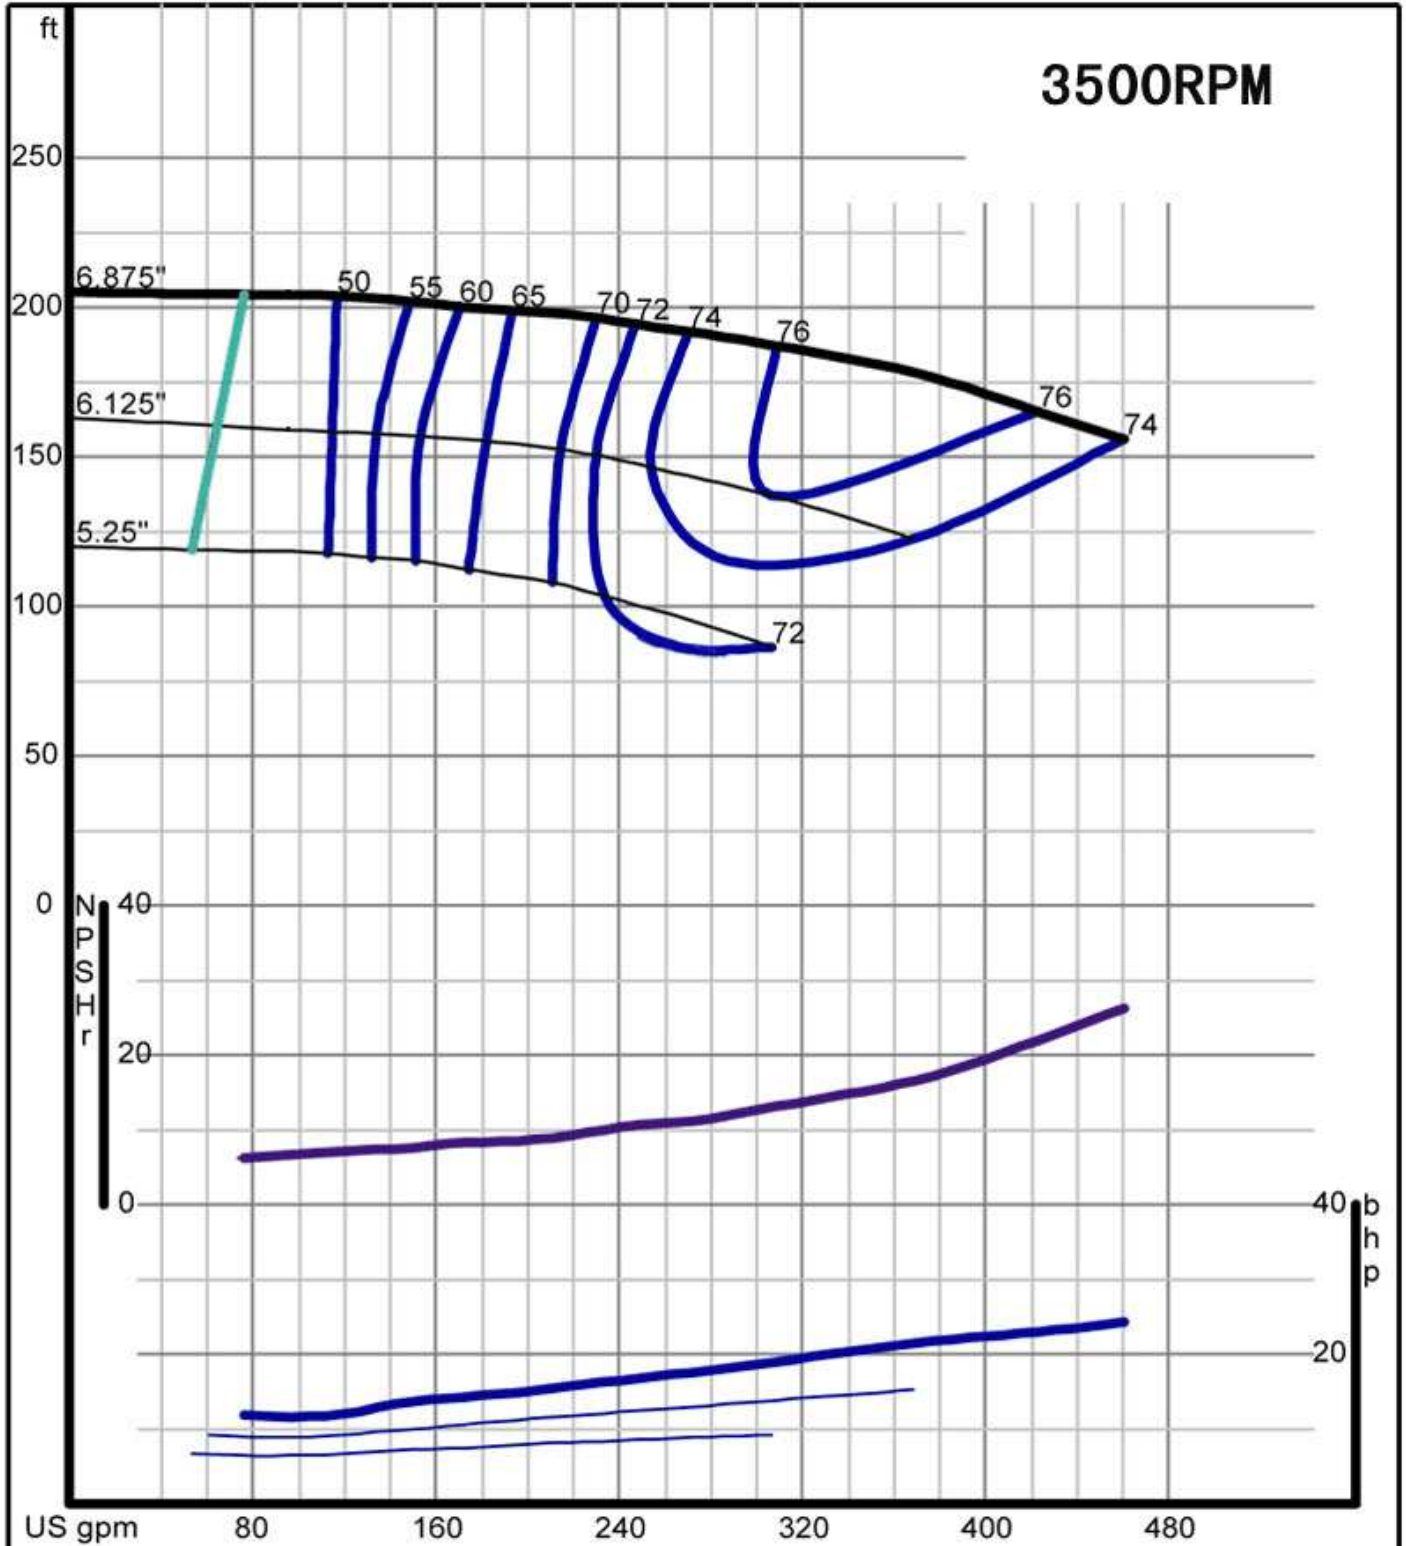

# DN/DNS SERIES PUMP PERFORMANCE CURVE

**Size: 40-20**

**1 1/2x2 1/2-8**

# DN/DNS SERIES PUMP PERFORMANCE CURVE

**Size: 40-26**

**1 1/2x2 1/2-10**

# DN/DNS SERIES PUMP PERFORMANCE CURVE

**Size: 50-13**

**2x2 1/2-5**

# DN/DNS SERIES PUMP PERFORMANCE CURVE

**Size: 50-16**  
**2x2 1/2-7**