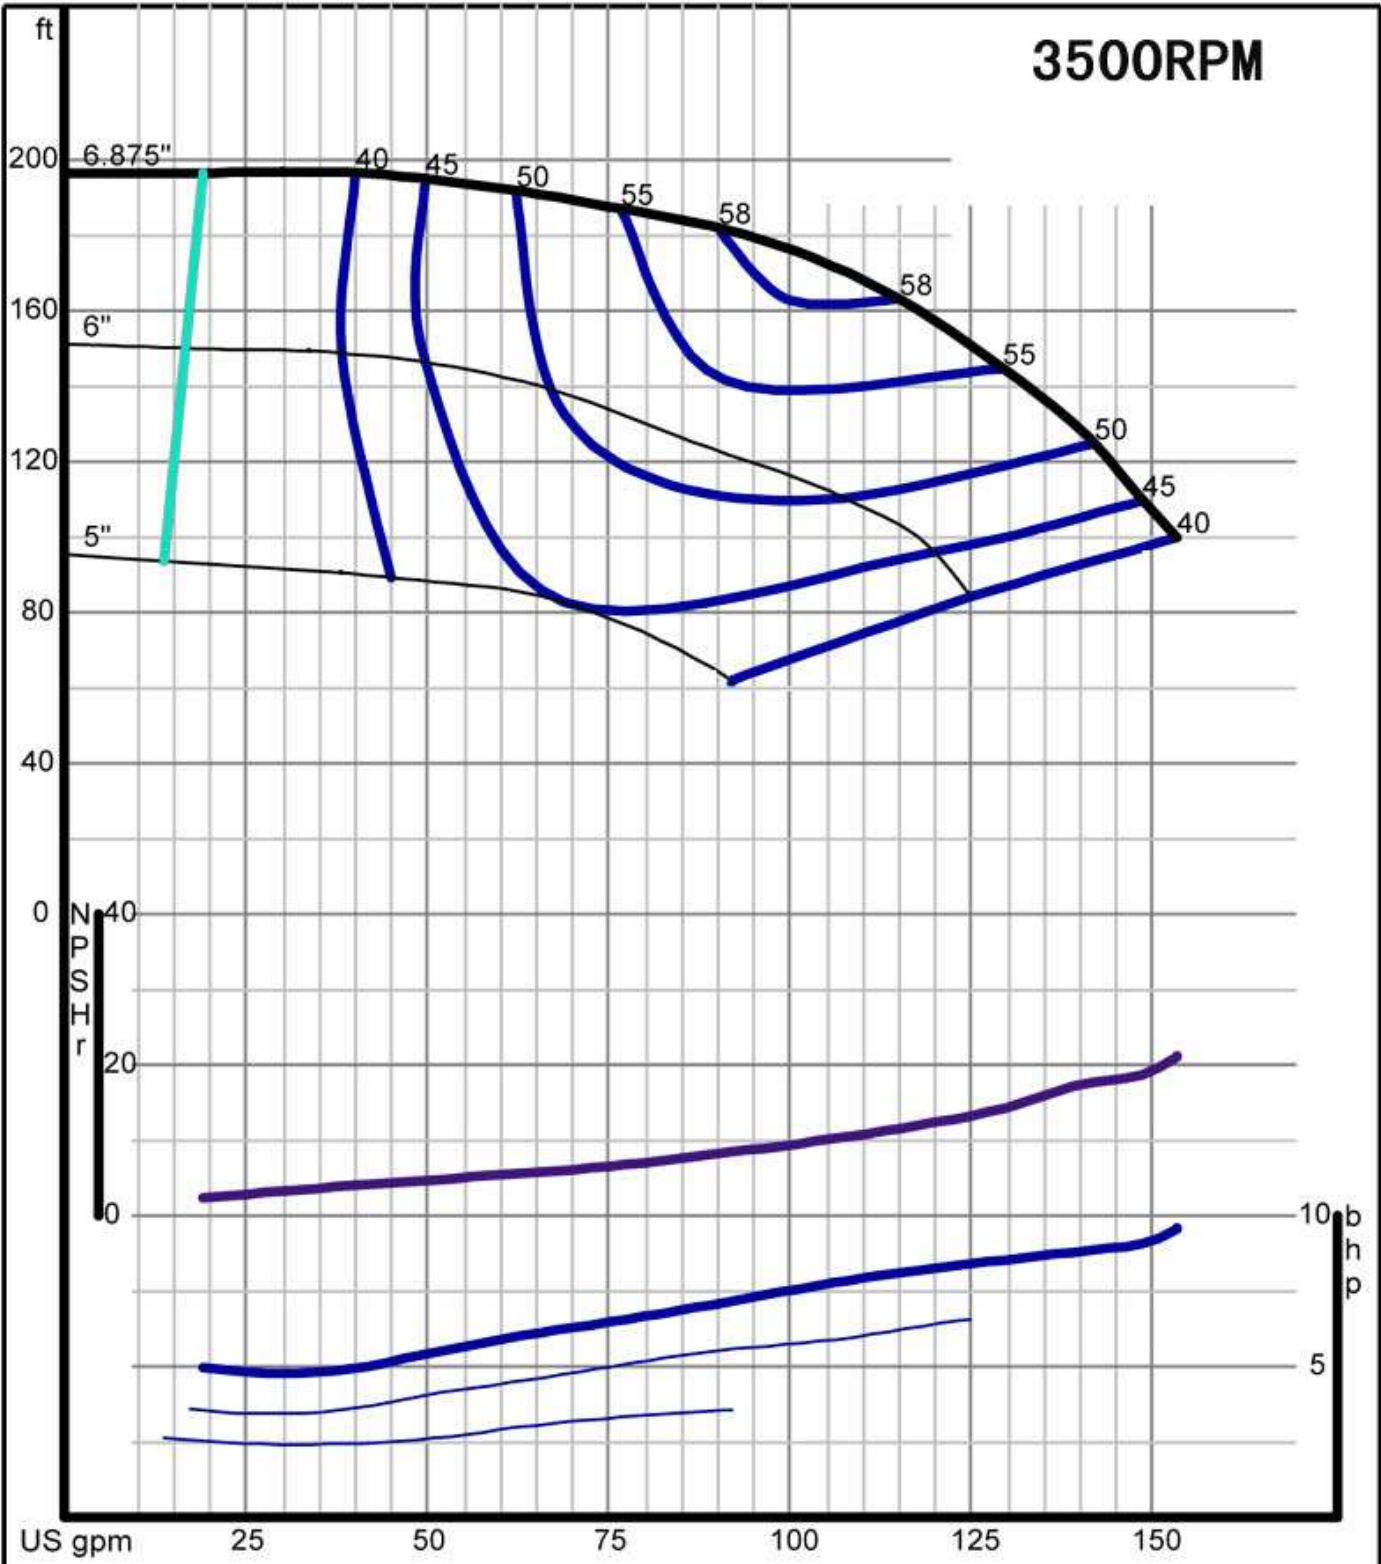

DN/DNS SERIES PUMP PERFORMANCE CURVE

3500RPM

Size: 32-16

1 1/4x2-7