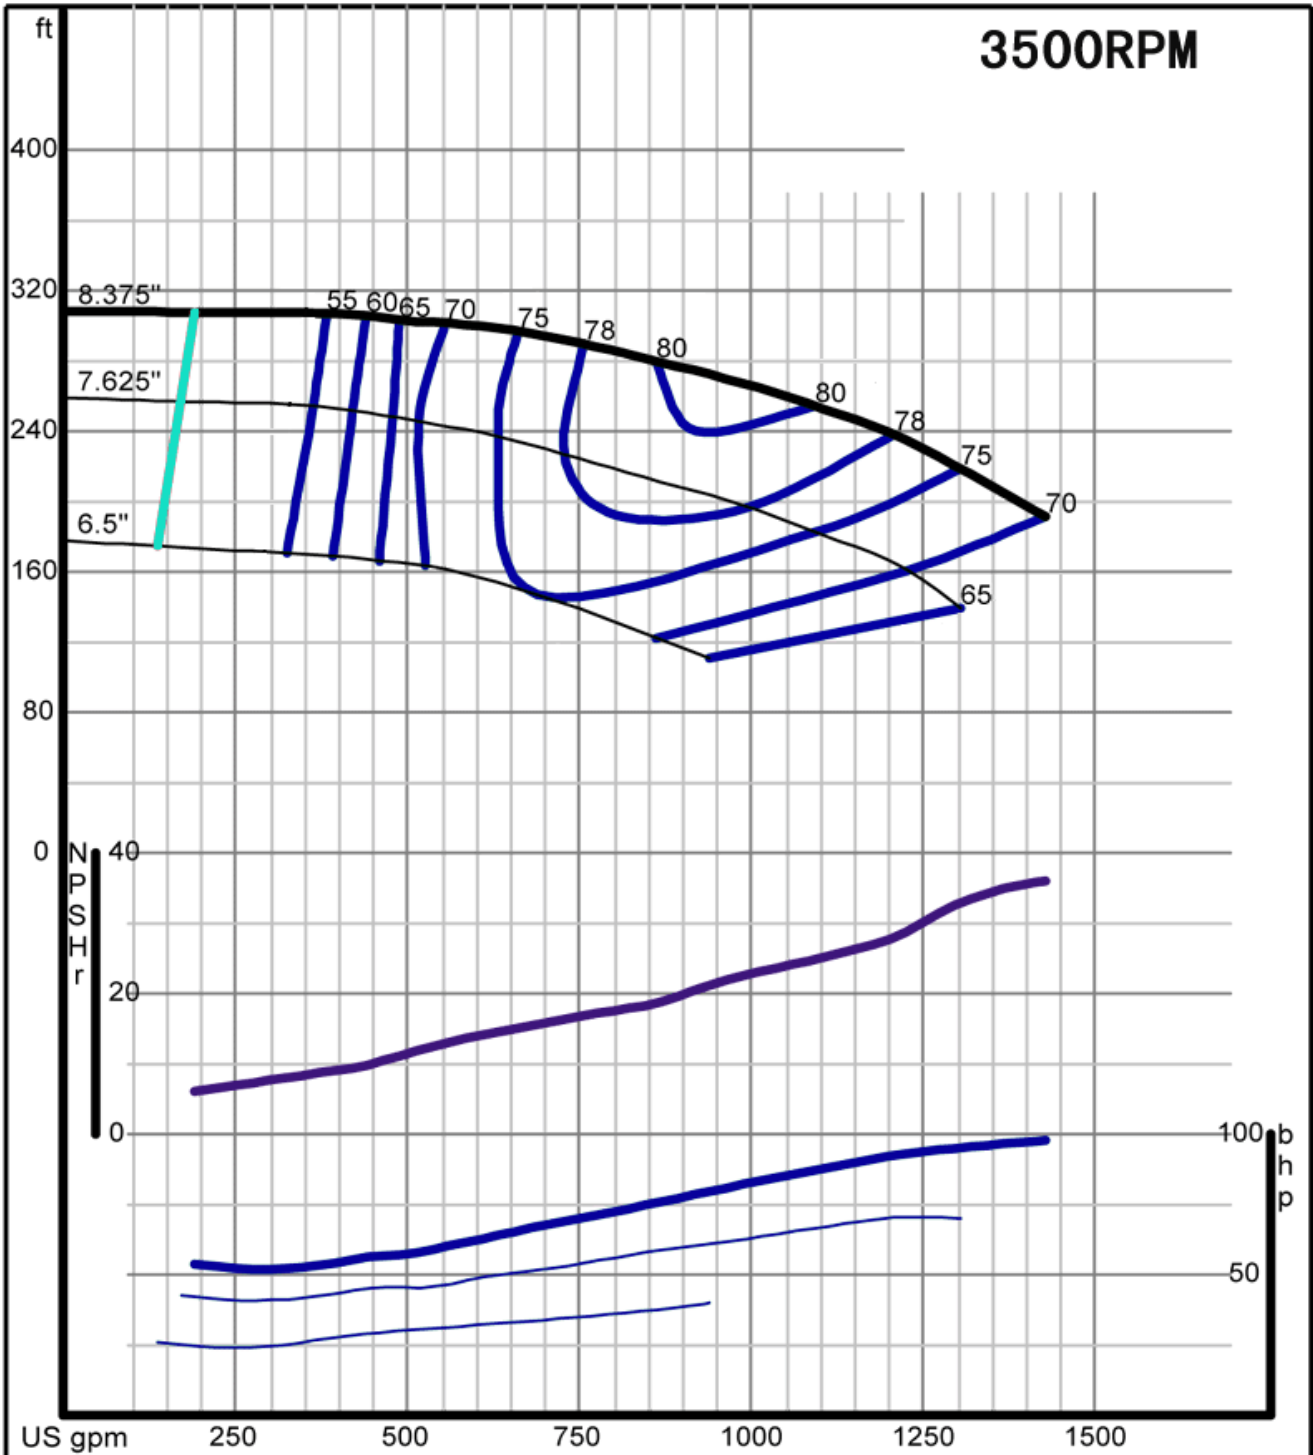

# DN/DNS SERIES PUMP PERFORMANCE CURVE

**3500RPM**

**Size: 65-16**  
**2 1/2x3-7**

# DN/DNS SERIES PUMP PERFORMANCE CURVE

**3500RPM**

**Size: 65-20**

**2 1/2x3-8**

# DN/DNS SERIES PUMP PERFORMANCE CURVE

**Size: 80-16**  
**3x4-7**

# DN/DNS SERIES PUMP PERFORMANCE CURVE

**Size: 80-20**  
**3x4-8**