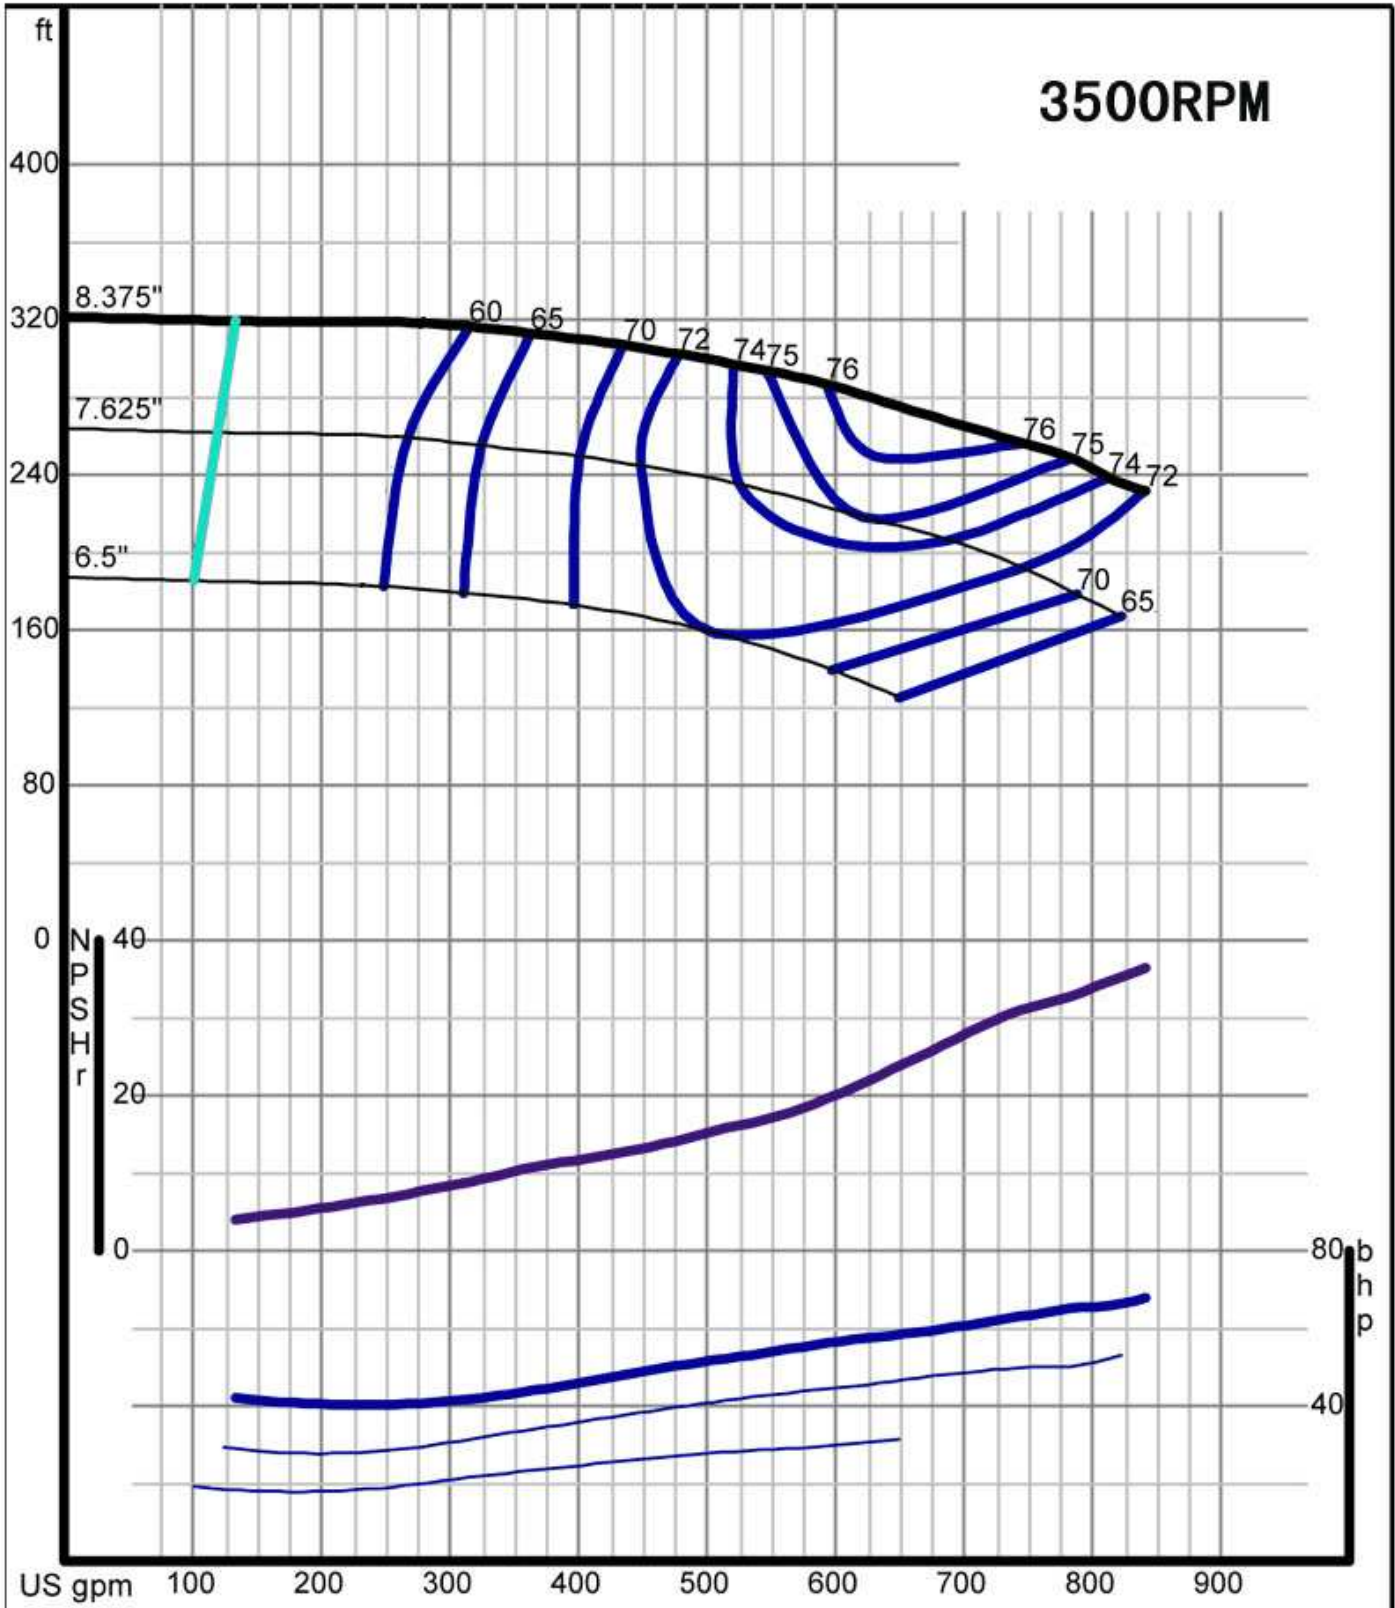

# DN/DNS SERIES PUMP PERFORMANCE CURVE

**Size: 65-13**  
**2 1/2x3-5**

# DN/DNS SERIES PUMP PERFORMANCE CURVE

**3500RPM**

**Size: 65-16**  
**2 1/2x3-7**

# DN/DNS SERIES PUMP PERFORMANCE CURVE

**3500RPM**

**Size: 65-20**

**2 1/2x3-8**

# DN/DNS SERIES PUMP PERFORMANCE CURVE

**Size: 80-16**  
**3x4-7**