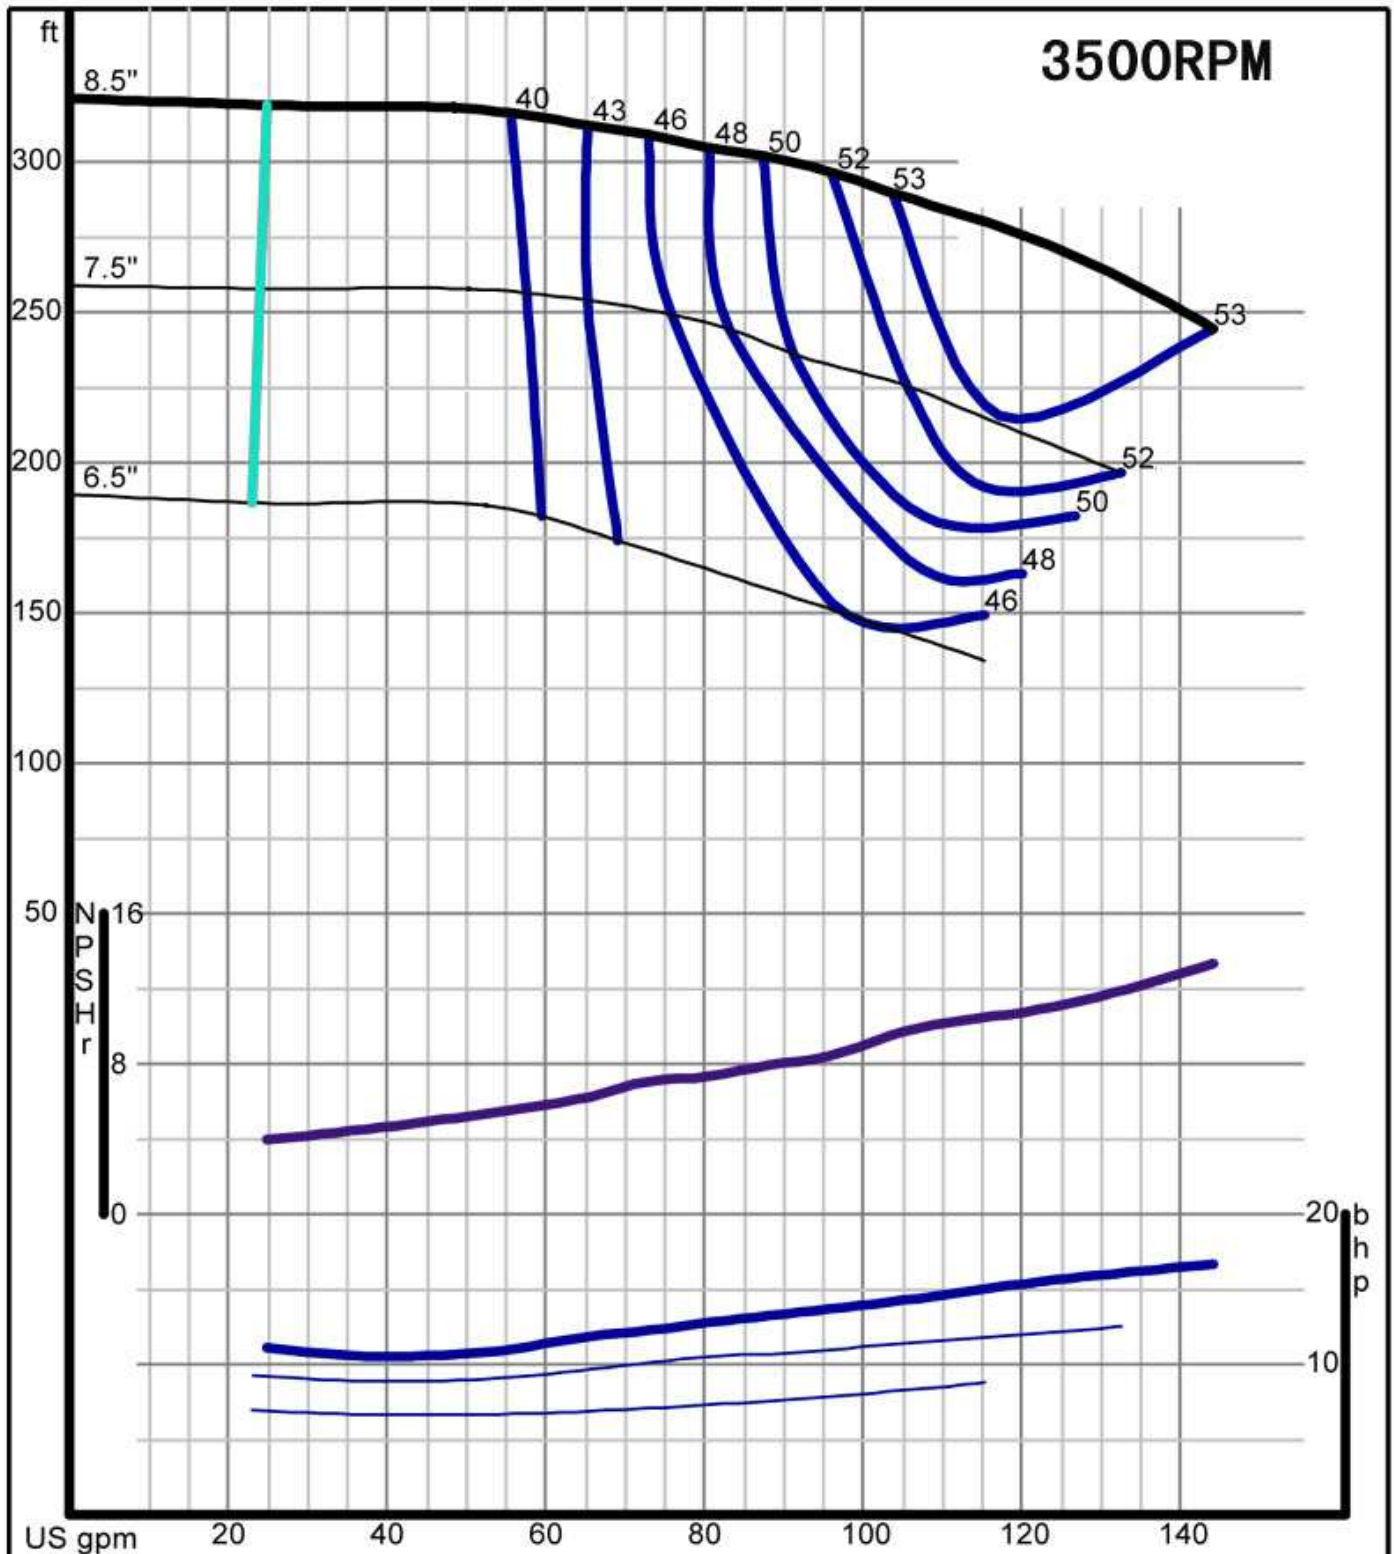

# DN/DNS SERIES PUMP PERFORMANCE CURVE

**Size: 32-13**

**1 1/4x2-5**

# DN/DNS SERIES PUMP PERFORMANCE CURVE

**Size: 32-20**  
**1 1/4x2-8**

# DN/DNS SERIES PUMP PERFORMANCE CURVE

Size: 32-26

1 1/4x2-10

# DN/DNS SERIES PUMP PERFORMANCE CURVE

**Size: 40-16**

**1 1/2x2 1/2-7**