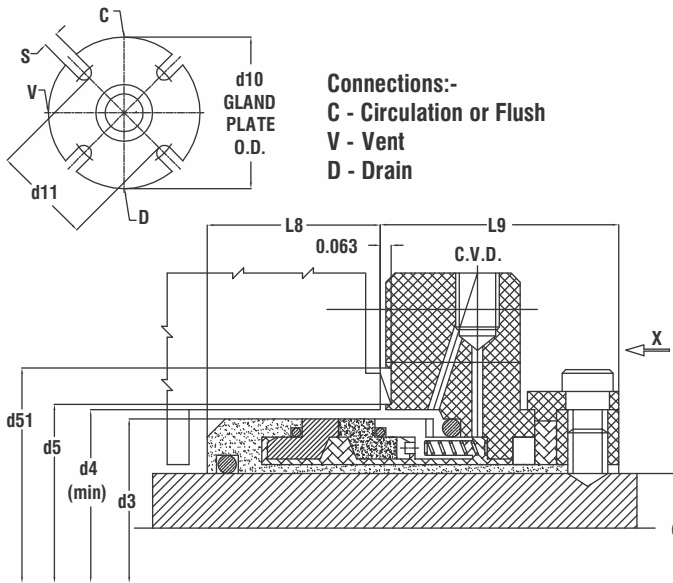

# RSS1CVD

## SINGLE CARTRIDGE W/ CVD GLAND

### FEATURES & BENEFITS:

- ▶ Incorporates circulation, Vent & Drain gland for quenching & Safety
- ▶ Throttle bushing standard
- ▶ One of the industry's most aggressively priced stationary cartridges
- ▶ Easy cartridge installation
- ▶ Stationary multiple spring design with circulation vent & drain connections
- ▶ Springs isolated from product
- ▶ Rugged face design
- ▶ Identical seal face shapes make repairs easy & economical
- ▶ Hydraulically balanced design
- ▶ Handles pressure reversals & vacuum
- ▶ Big Bore gland alternatives
- ▶ Interchangeable parts with D2 dual cartridges
- ▶ User friendly setting clips
- ▶ Confined gland gaskets